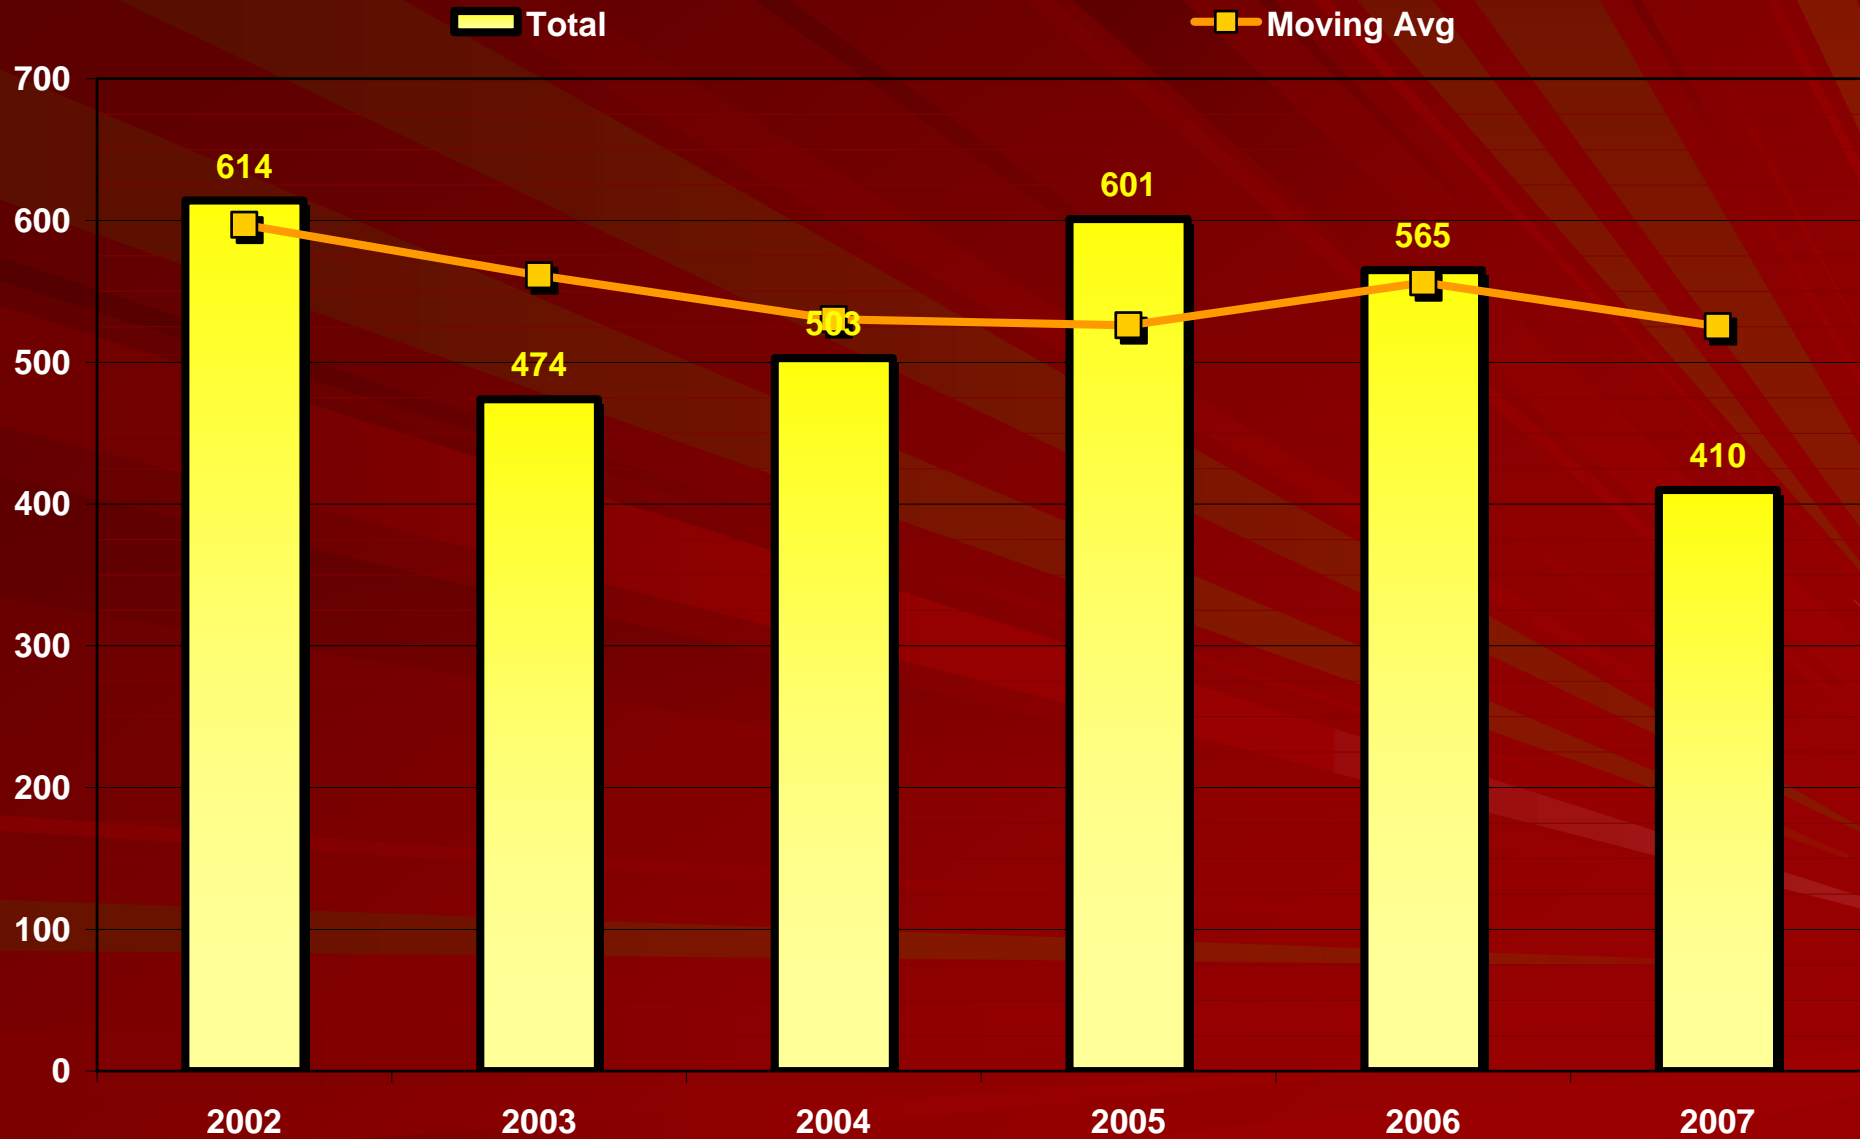

Calls for Service by Hour

Calls for Service by Day

Top 10 Calls

8.0% decrease in Traffic Stops (7,311)

2007 = 7,884

2006 = 8,566

- 3,892 Investigations (3,473)
- 2,192 Accidents (2,205)
- 2,090 Alarms (2,116)
- 2,066 Vehicle Investigations (2,010)
- 1,411 Animal Calls (1,199)
- 1,143 Escorts (1,554)
- 1,035 Disturbances (1,251)
- 948 Suspicious Activities (872)
- 932 Thefts (947)
- 891 Assist Motorists (686)

(The numbers in parentheses are the averages for the past 3 years.)

Arrests by Year

Arrests by Month

Arrests by Hour

Arrests by Age

Arrests by Race & Sex

Public Intoxication Arrests

Illegal Consumption Arrests

DUI Arrests

Drug-Related Arrests

Domestic Violence Offenses & Arrests

Traffic Activity

- 2,897 crashes in 2007
- 2,938 crashes in 2006

- 3 fatalities in 2007
- 8 fatalities in 2006

- 563 injuries in 2007
- 595 injuries in 2006

Crashes by Year

Crashes by Month

Crashes by Hour

Crashes by Day

Age of Drivers in Crashes

Intersections with Most Crashes

Biggest Increase at Intersections

(from 2006 to 2007)