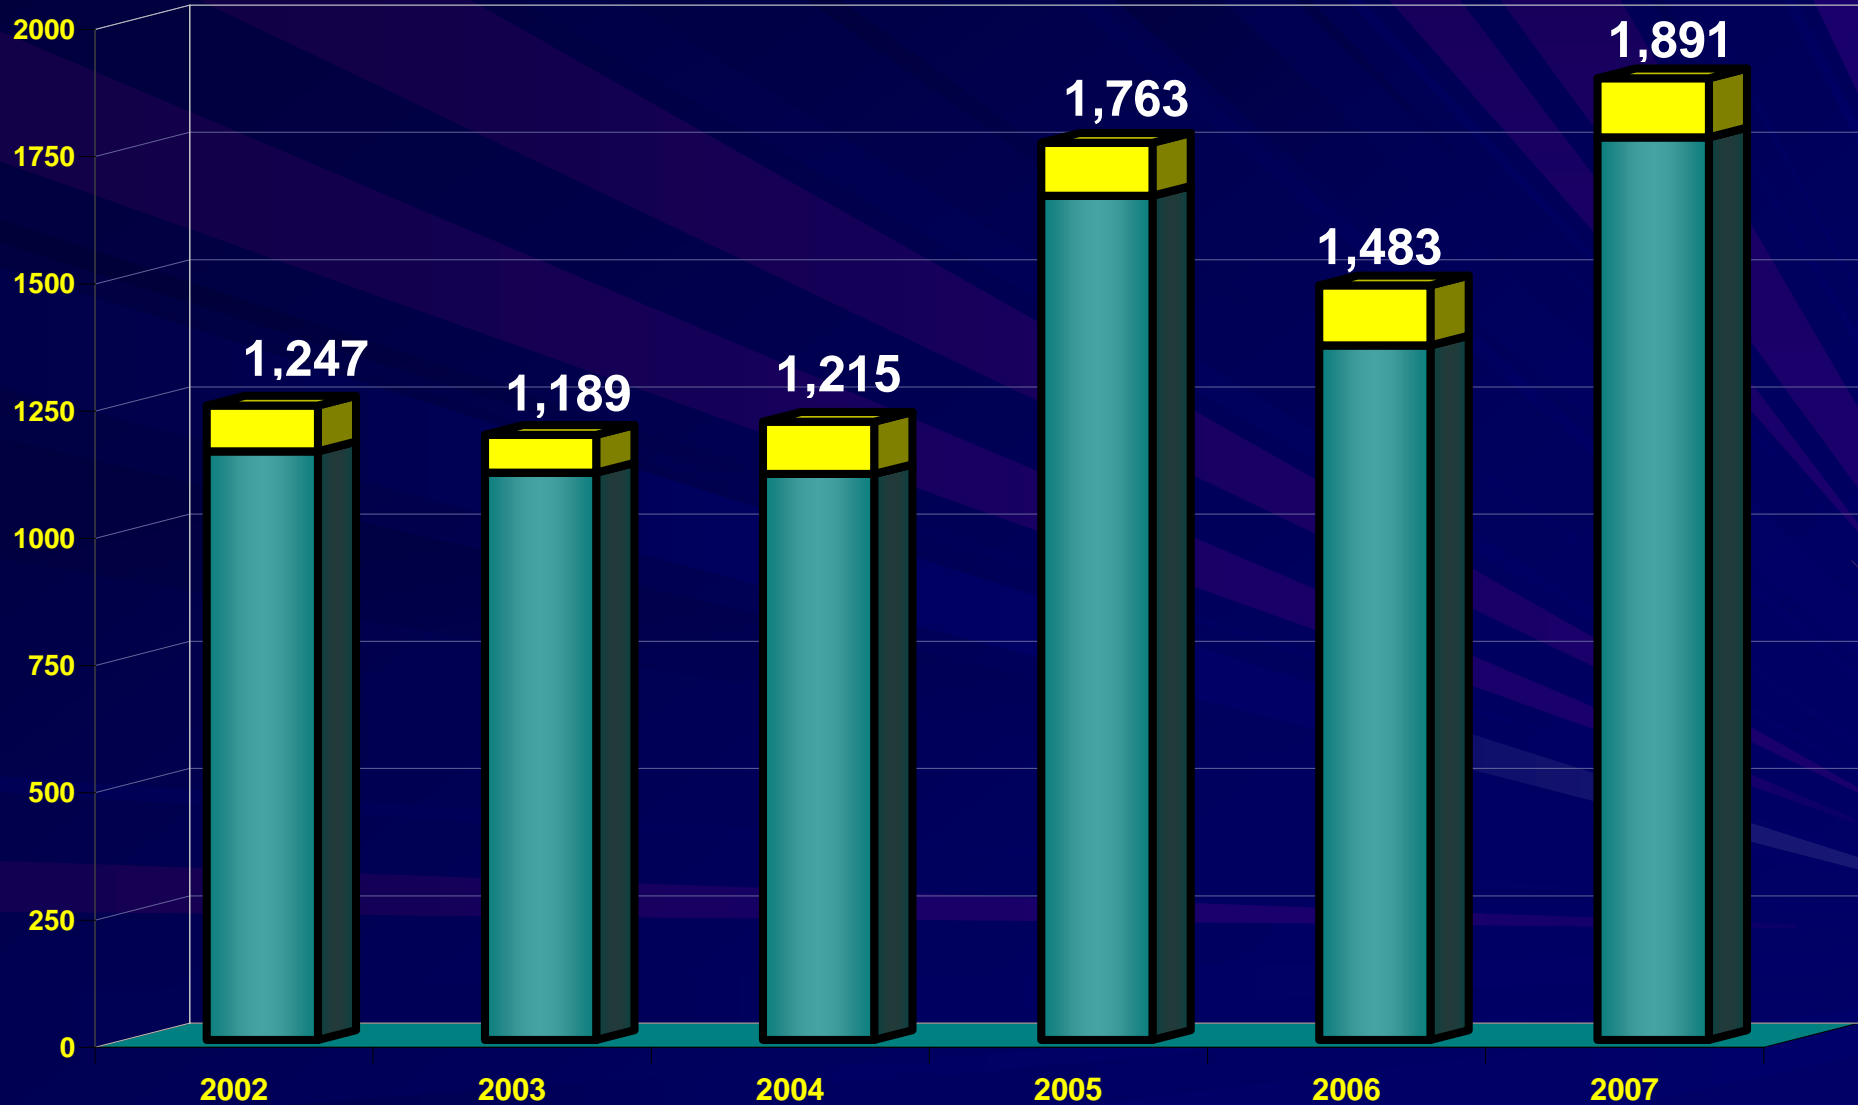

Cookeville Police Department

2007 Annual Report

Crime Rate

- Although the overall crime rate increased from the previous year by 15 crimes per 1,000 persons, the violent crime rate actually decreased from 5 to 4 crimes per 1,000 persons.
- 2007 crime rate was 71 crimes per 1,000 persons
 - violent crime rate was 4 crimes per 1,000
 - property crime rate was 67 crimes per 1,000

Major Crimes

■ Property Crimes

■ Violent Crimes

Violent Crimes

- Violent crimes decreased from 118 crimes in 2006 to 116 crimes in 2007
 - Homicide – 1 homicide
 - Rape – decreased by 2
 - Aggravated Assault – increased by 2
 - Robbery – decreased by 3

Homicide

Rape

Aggravated Assaults

Robbery

Property Crimes

■ Property crimes increased from 1,365 crimes in 2006 to 1,774 crimes in 2007

■ Burglary – increased by 64

■ Theft – increased by 319

Calls for Service by Hour

Calls for Service by Day

Top 10 Calls

8.0% decrease in Traffic Stops (7,311)

2007 = 7,884

2006 = 8,566

- 3,892 Investigations (3,473)
- 2,192 Accidents (2,205)
- 2,090 Alarms (2,116)
- 2,066 Vehicle Investigations (2,010)
- 1,411 Animal Calls (1,199)
- 1,143 Escorts (1,554)
- 1,035 Disturbances (1,251)
- 948 Suspicious Activities (872)
- 932 Thefts (947)
- 891 Assist Motorists (686)