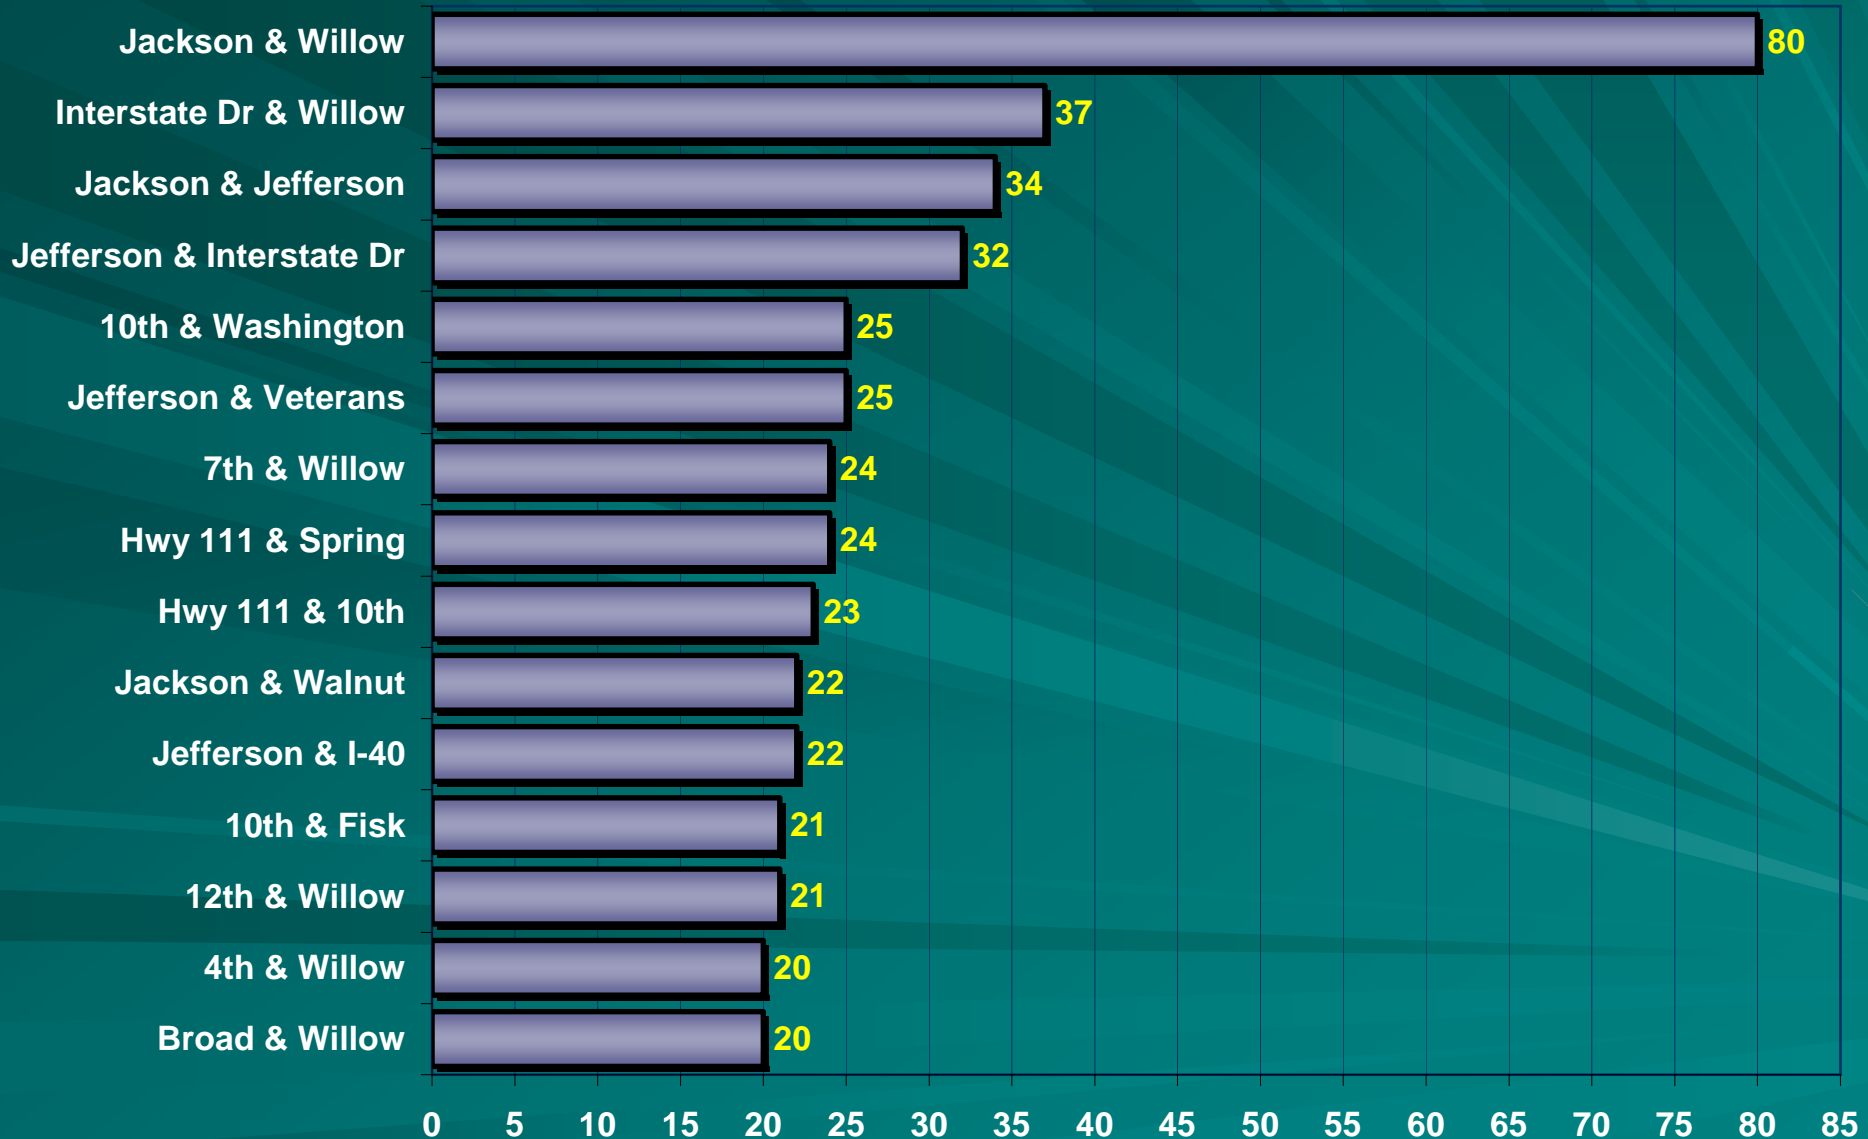

Calls for Service by Hour

Calls for Service by Day

Top 10 Calls

8.0% decrease in Traffic Stops (7,311)

2007 = 7,884

2006 = 8,566

- 3,892 Investigations (3,473)
- 2,192 Accidents (2,205)
- 2,090 Alarms (2,116)
- 2,066 Vehicle Investigations (2,010)
- 1,411 Animal Calls (1,199)
- 1,143 Escorts (1,554)
- 1,035 Disturbances (1,251)
- 948 Suspicious Activities (872)
- 932 Thefts (947)
- 891 Assist Motorists (686)

(The numbers in parentheses are the averages for the past 3 years.)

Arrests by Year

Arrests by Month

Arrests by Hour

Arrests by Age

Arrests by Race & Sex

Public Intoxication Arrests

Illegal Consumption Arrests

DUI Arrests

Drug-Related Arrests

Domestic Violence Offenses & Arrests

Traffic Activity

- 2,897 crashes in 2007
- 2,938 crashes in 2006

- 3 fatalities in 2007
- 8 fatalities in 2006

- 563 injuries in 2007
- 595 injuries in 2006

Crashes by Year

Crashes by Month

Crashes by Hour

Crashes by Day

Age of Drivers in Crashes

Intersections with Most Crashes

Biggest Increase at Intersections

(from 2006 to 2007)