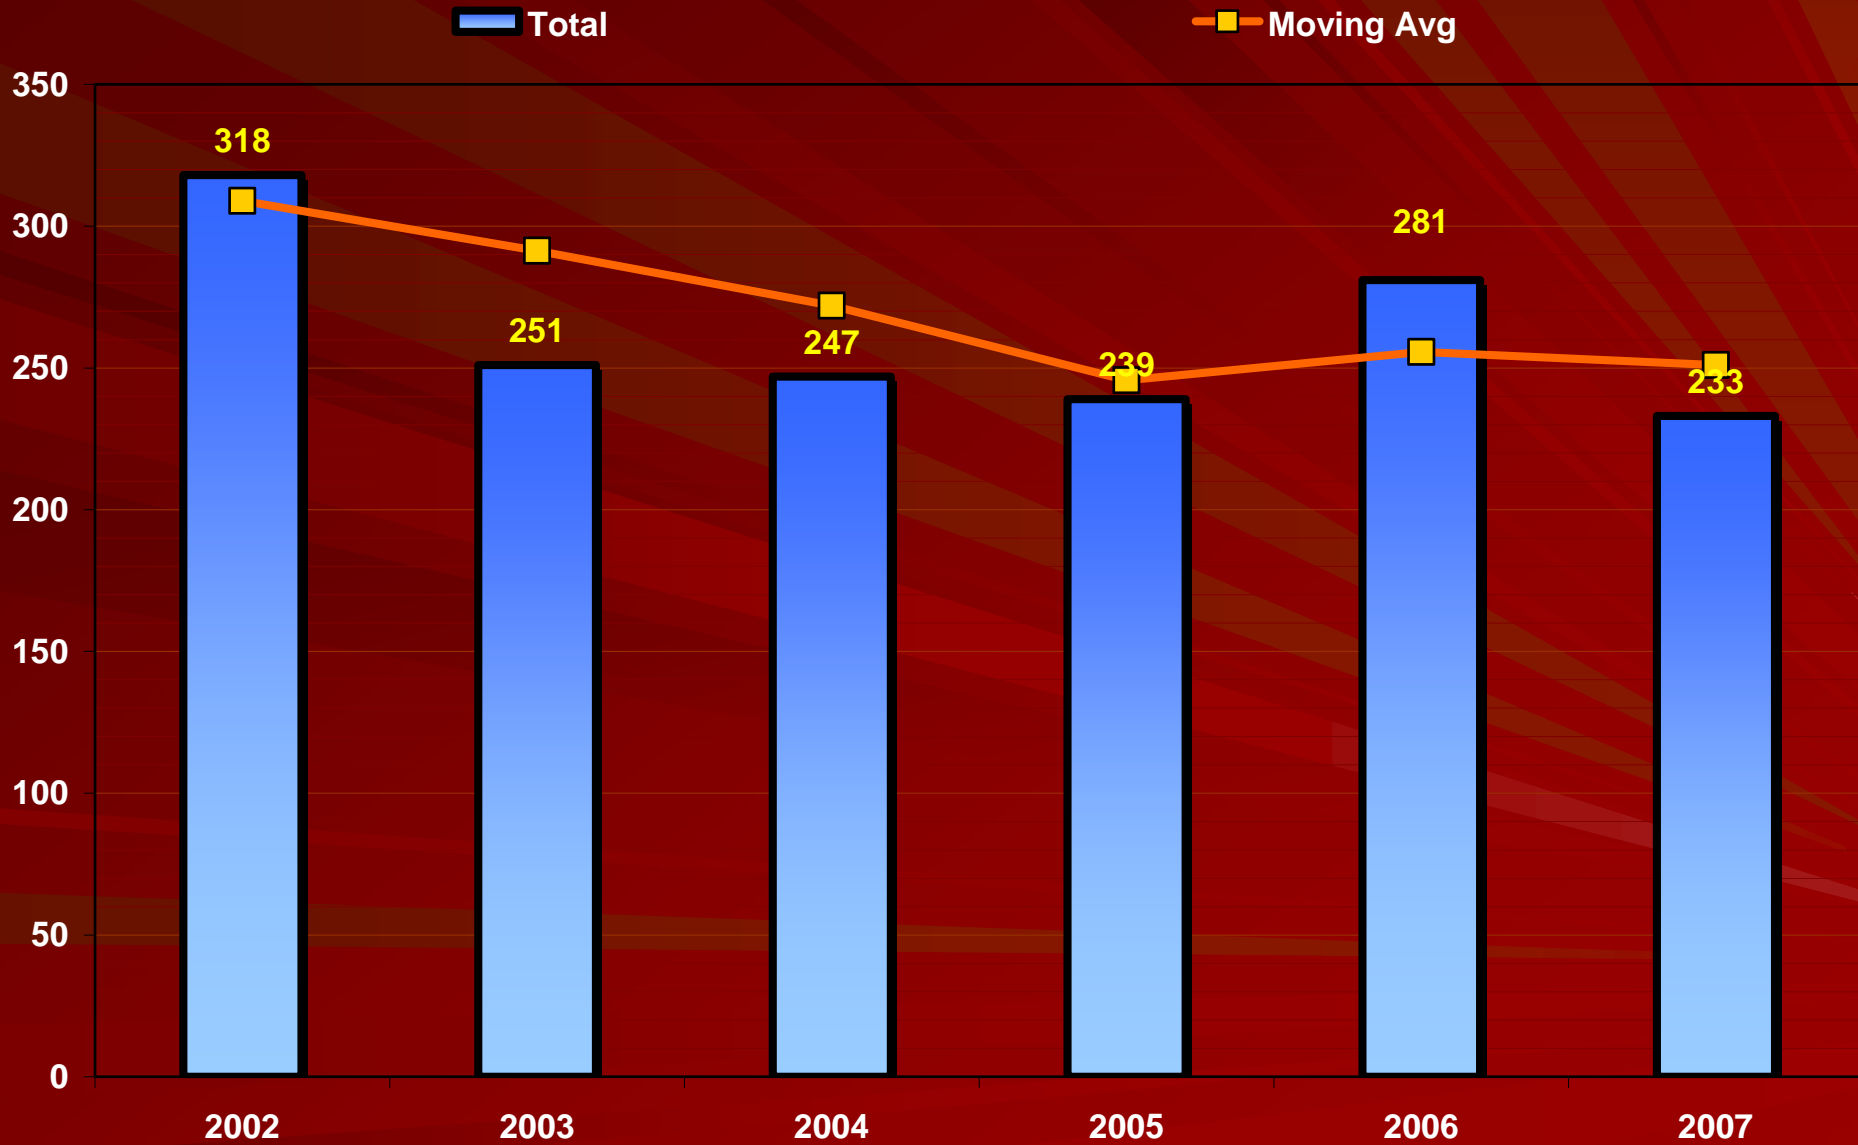

Calls for Service by Hour

Calls for Service by Day

Top 10 Calls

8.0% decrease in Traffic Stops (7,311)

2007 = 7,884

2006 = 8,566

- 3,892 Investigations (3,473)
- 2,192 Accidents (2,205)
- 2,090 Alarms (2,116)
- 2,066 Vehicle Investigations (2,010)
- 1,411 Animal Calls (1,199)
- 1,143 Escorts (1,554)
- 1,035 Disturbances (1,251)
- 948 Suspicious Activities (872)
- 932 Thefts (947)
- 891 Assist Motorists (686)

(The numbers in parentheses are the averages for the past 3 years.)

Arrests by Year

Arrests by Month

Arrests by Hour

Arrests by Age

Arrests by Race & Sex

Public Intoxication Arrests

Illegal Consumption Arrests

DUI Arrests

Drug-Related Arrests

Domestic Violence Offenses & Arrests

Traffic Activity

- 2,897 crashes in 2007
- 2,938 crashes in 2006

- 3 fatalities in 2007
- 8 fatalities in 2006

- 563 injuries in 2007
- 595 injuries in 2006

Crashes by Year

Crashes by Month

Crashes by Hour

Crashes by Day

Age of Drivers in Crashes

Intersections with Most Crashes

Biggest Increase at Intersections

(from 2006 to 2007)