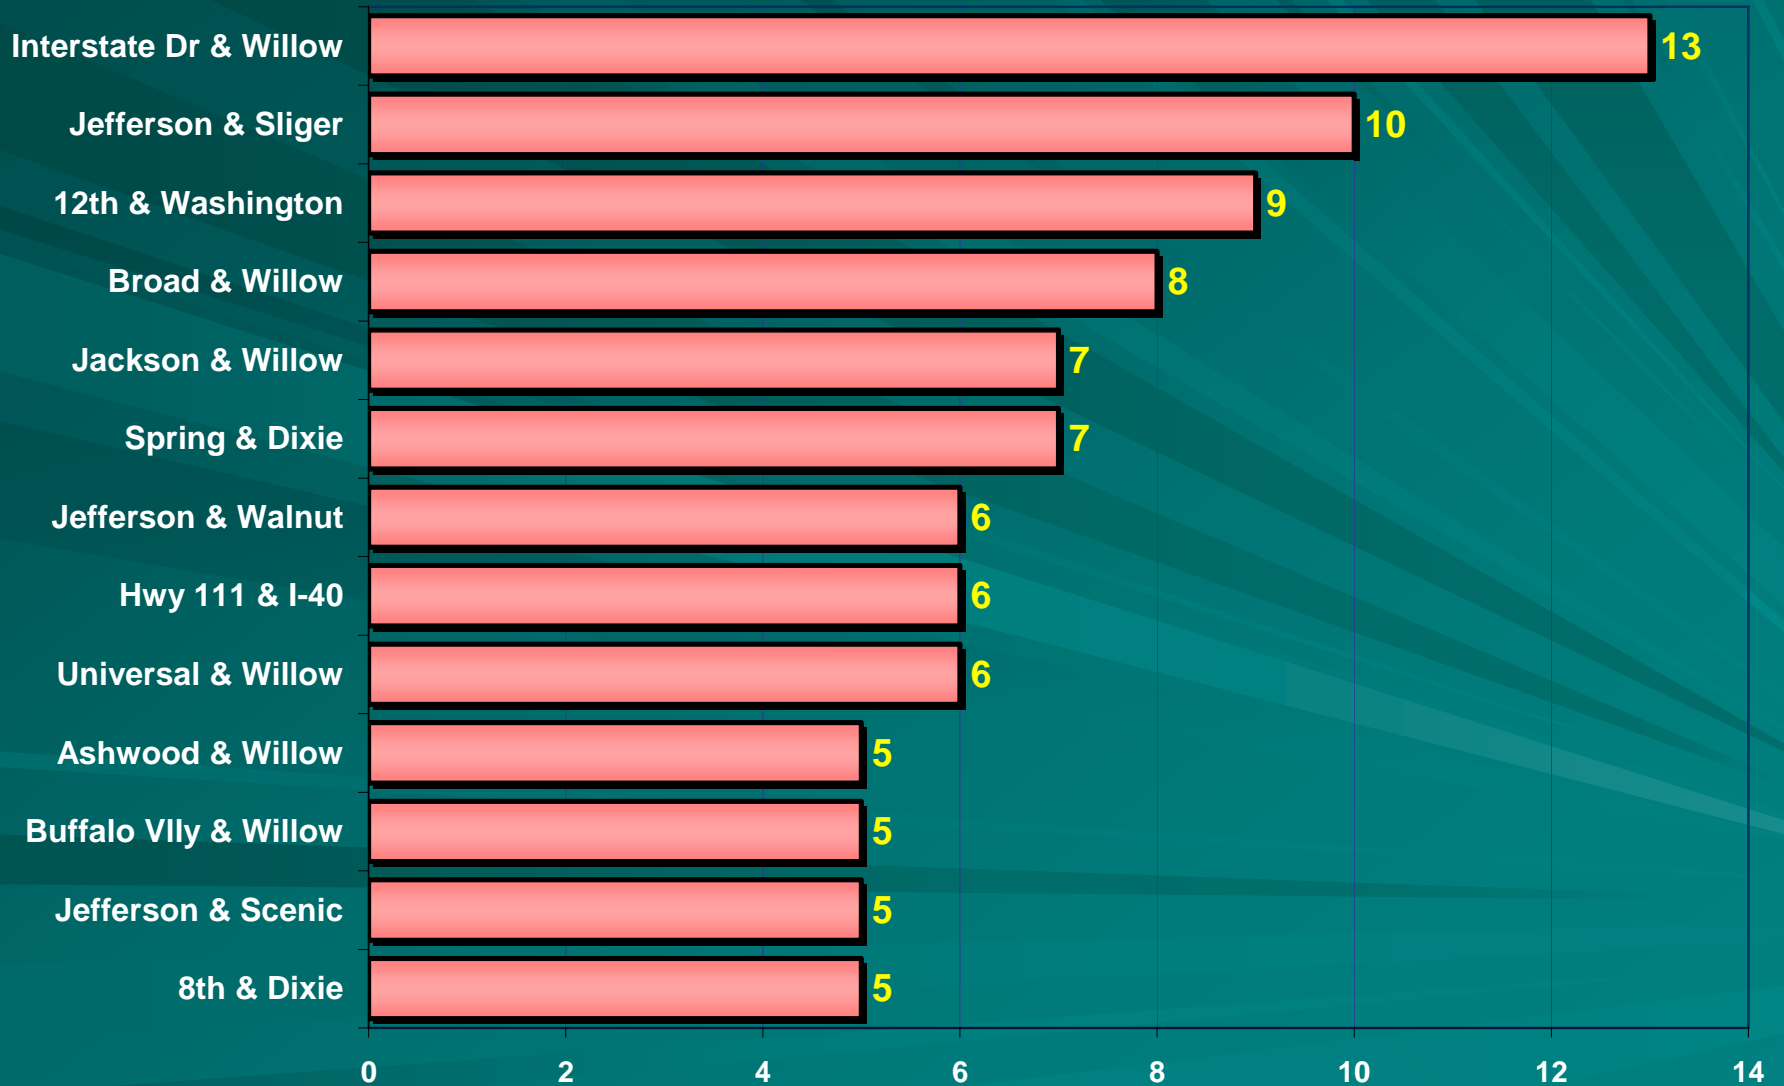

Calls for Service by Hour

Calls for Service by Day

Top 10 Calls

8.0% decrease in Traffic Stops (7,311)

2007 = 7,884

2006 = 8,566

- 3,892 Investigations (3,473)
- 2,192 Accidents (2,205)
- 2,090 Alarms (2,116)
- 2,066 Vehicle Investigations (2,010)
- 1,411 Animal Calls (1,199)
- 1,143 Escorts (1,554)
- 1,035 Disturbances (1,251)
- 948 Suspicious Activities (872)
- 932 Thefts (947)
- 891 Assist Motorists (686)

(The numbers in parentheses are the averages for the past 3 years.)

Arrests by Year

Arrests by Month

Arrests by Hour

Arrests by Age

Arrests by Race & Sex

Public Intoxication Arrests

Illegal Consumption Arrests

DUI Arrests

Drug-Related Arrests

Domestic Violence Offenses & Arrests

Traffic Activity

- 2,897 crashes in 2007
- 2,938 crashes in 2006

- 3 fatalities in 2007
- 8 fatalities in 2006

- 563 injuries in 2007
- 595 injuries in 2006

Crashes by Year

Crashes by Month

Crashes by Hour

Crashes by Day

Age of Drivers in Crashes

Intersections with Most Crashes

Biggest Increase at Intersections

(from 2006 to 2007)