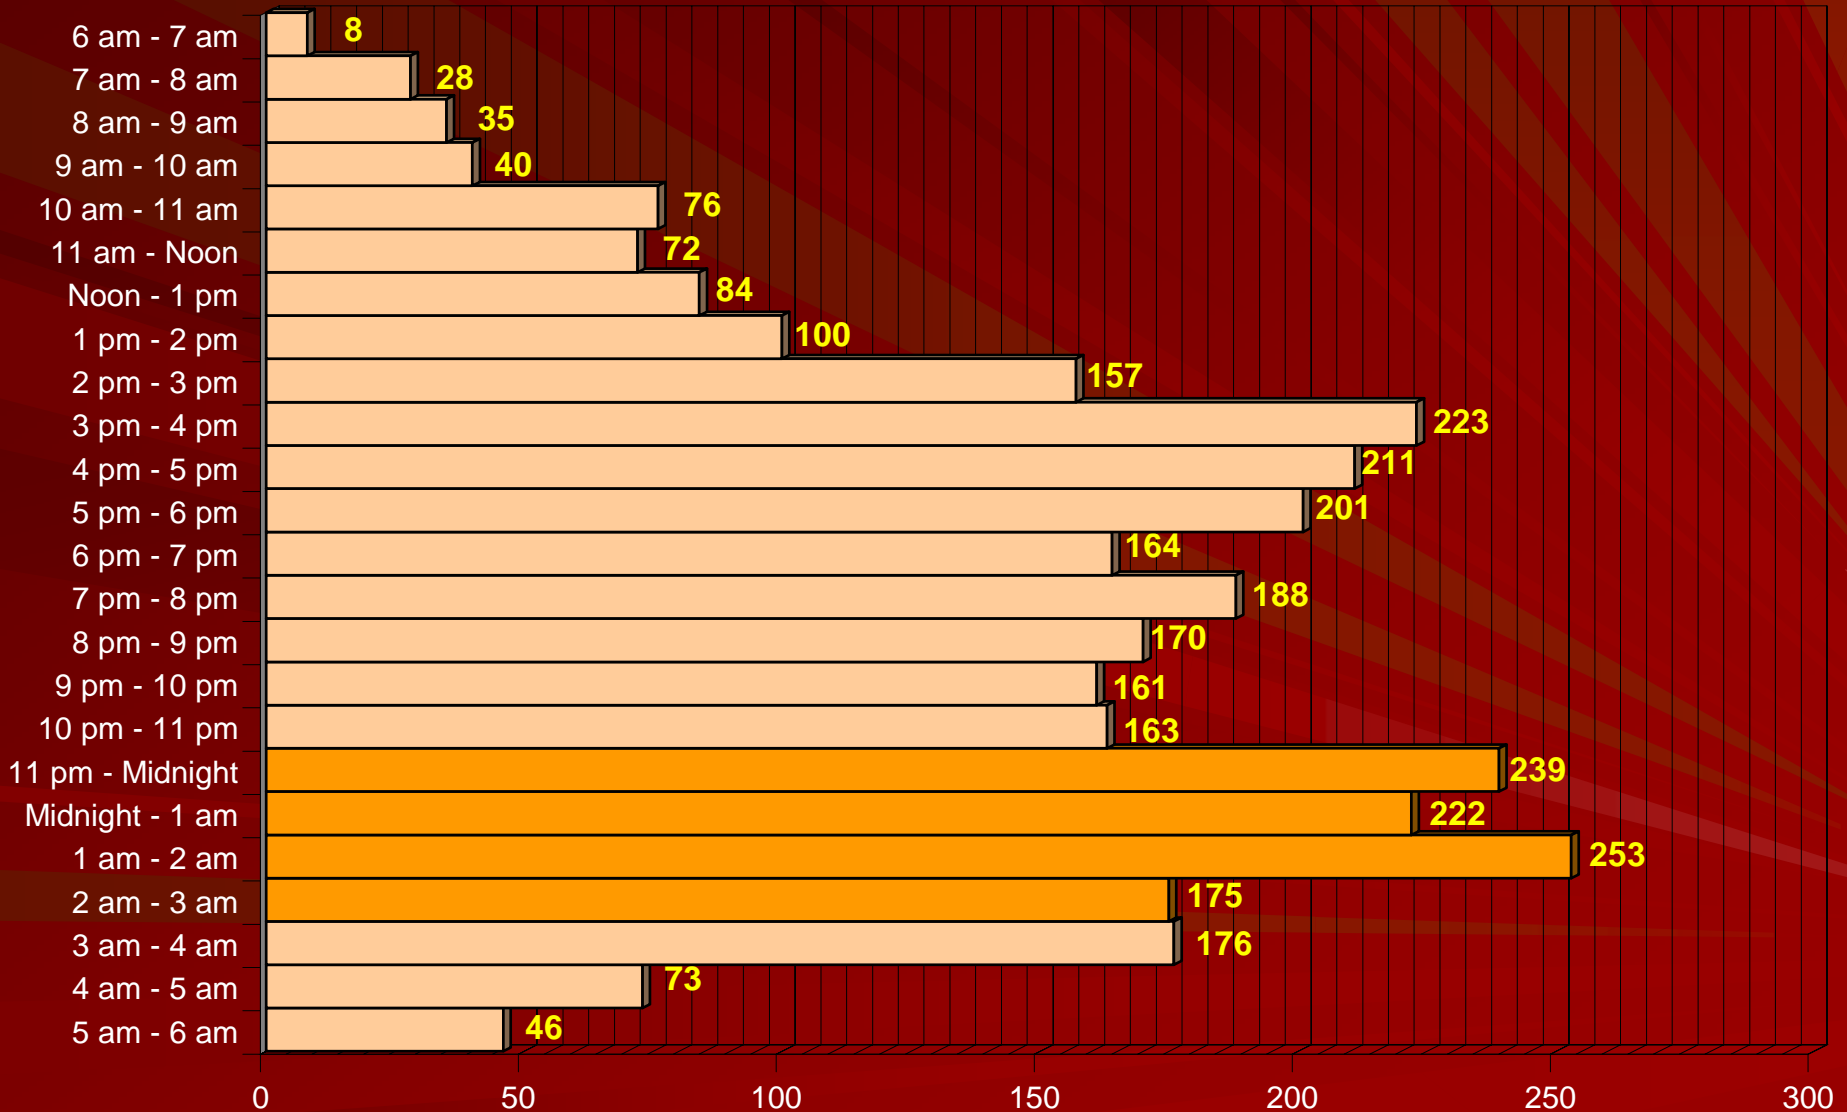

Calls for Service by Hour

Calls for Service by Day

Top 10 Calls

8.0% decrease in Traffic Stops (7,311)

2007 = 7,884

2006 = 8,566

- 3,892 Investigations (3,473)
- 2,192 Accidents (2,205)
- 2,090 Alarms (2,116)
- 2,066 Vehicle Investigations (2,010)
- 1,411 Animal Calls (1,199)
- 1,143 Escorts (1,554)
- 1,035 Disturbances (1,251)
- 948 Suspicious Activities (872)
- 932 Thefts (947)
- 891 Assist Motorists (686)

(The numbers in parentheses are the averages for the past 3 years.)

Arrests by Year

Arrests by Month

Arrests by Hour

Arrests by Age

Arrests by Race & Sex

Public Intoxication Arrests

Illegal Consumption Arrests

DUI Arrests

Drug-Related Arrests

Domestic Violence Offenses & Arrests

Traffic Activity

- 2,897 crashes in 2007
- 2,938 crashes in 2006

- 3 fatalities in 2007
- 8 fatalities in 2006

- 563 injuries in 2007
- 595 injuries in 2006

Crashes by Year

Crashes by Month

Crashes by Hour

Crashes by Day

Age of Drivers in Crashes

Intersections with Most Crashes

Biggest Increase at Intersections

(from 2006 to 2007)