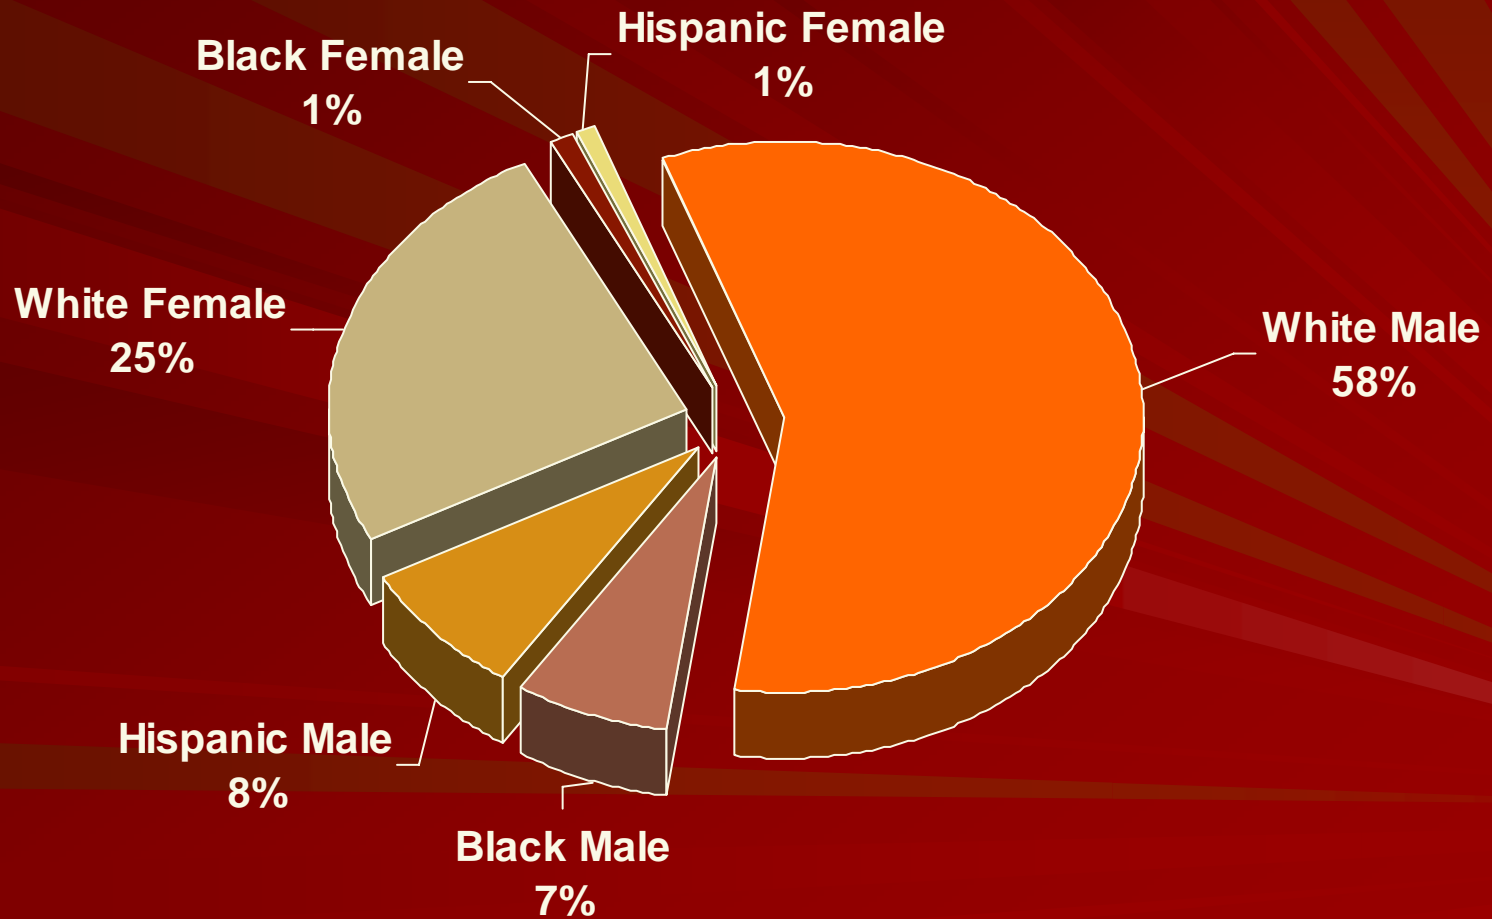

Calls for Service by Hour

Calls for Service by Day

Top 10 Calls

8.0% decrease in Traffic Stops (7,311)

2007 = 7,884

2006 = 8,566

- 3,892 Investigations (3,473)
- 2,192 Accidents (2,205)
- 2,090 Alarms (2,116)
- 2,066 Vehicle Investigations (2,010)
- 1,411 Animal Calls (1,199)
- 1,143 Escorts (1,554)
- 1,035 Disturbances (1,251)
- 948 Suspicious Activities (872)
- 932 Thefts (947)
- 891 Assist Motorists (686)

(The numbers in parentheses are the averages for the past 3 years.)

Arrests by Year

Arrests by Month

Arrests by Hour

Arrests by Age

Arrests by Race & Sex

Public Intoxication Arrests

Illegal Consumption Arrests

DUI Arrests

Drug-Related Arrests

Domestic Violence Offenses & Arrests

Traffic Activity

- 2,897 crashes in 2007
- 2,938 crashes in 2006

- 3 fatalities in 2007
- 8 fatalities in 2006

- 563 injuries in 2007
- 595 injuries in 2006