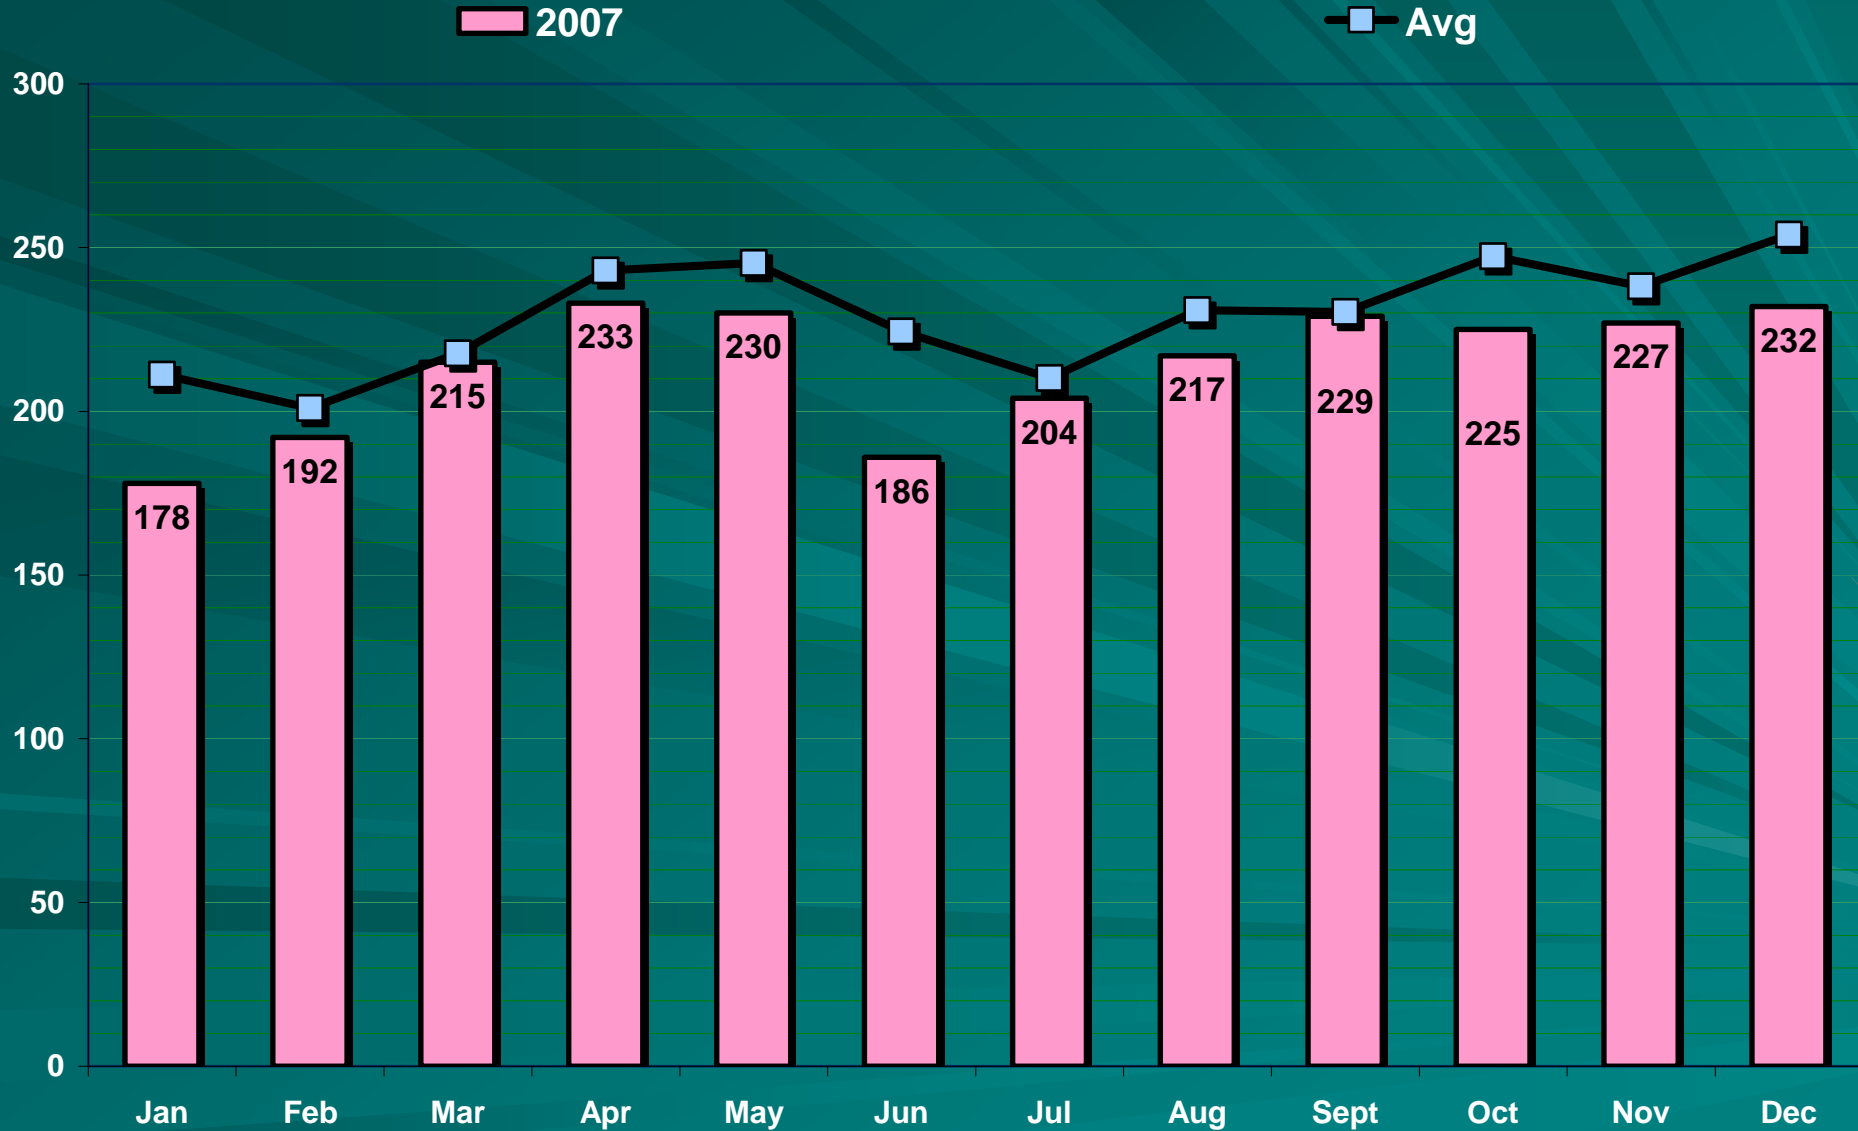

Calls for Service by Hour

Calls for Service by Day

Top 10 Calls

8.0% decrease in Traffic Stops (7,311)

2007 = 7,884

2006 = 8,566

- 3,892 Investigations (3,473)
- 2,192 Accidents (2,205)
- 2,090 Alarms (2,116)
- 2,066 Vehicle Investigations (2,010)
- 1,411 Animal Calls (1,199)
- 1,143 Escorts (1,554)
- 1,035 Disturbances (1,251)
- 948 Suspicious Activities (872)
- 932 Thefts (947)
- 891 Assist Motorists (686)

(The numbers in parentheses are the averages for the past 3 years.)

Arrests by Year

Arrests by Month

Arrests by Hour

Arrests by Age

Arrests by Race & Sex

Public Intoxication Arrests

Illegal Consumption Arrests

DUI Arrests

Drug-Related Arrests

Domestic Violence Offenses & Arrests

Traffic Activity

- 2,897 crashes in 2007
- 2,938 crashes in 2006

- 3 fatalities in 2007
- 8 fatalities in 2006

- 563 injuries in 2007
- 595 injuries in 2006

Crashes by Year

Crashes by Month

Crashes by Hour

Crashes by Day

Age of Drivers in Crashes

Intersections with Most Crashes

Biggest Increase at Intersections

(from 2006 to 2007)