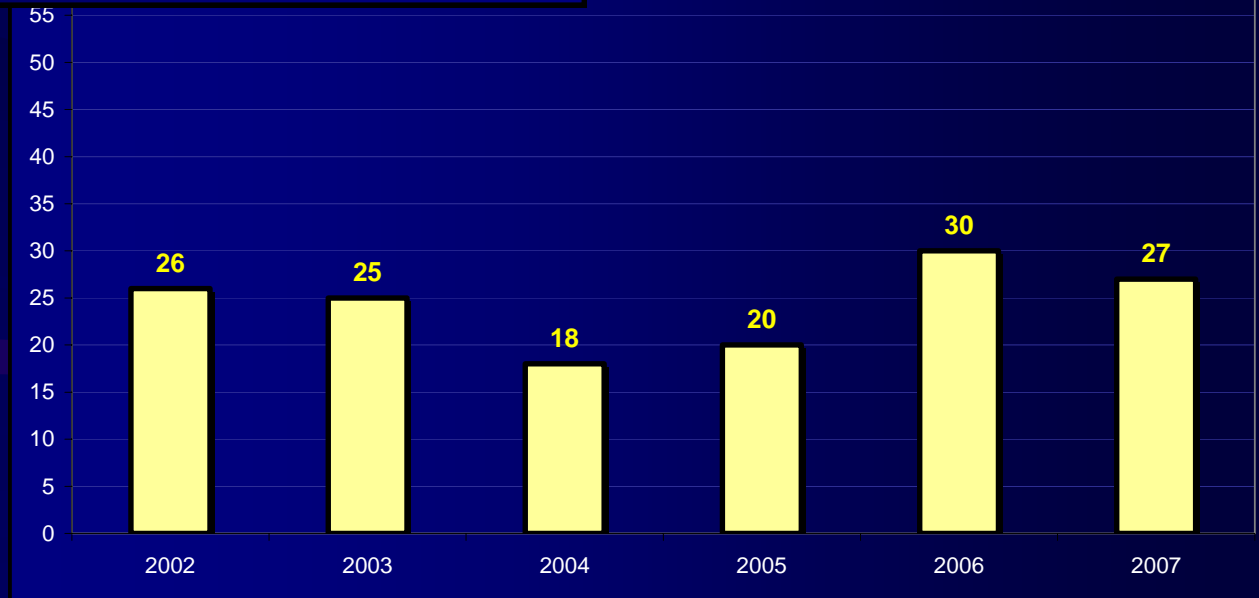

Cookeville Police Department

2007 Annual Report

Crime Rate

- Although the overall crime rate increased from the previous year by 15 crimes per 1,000 persons, the violent crime rate actually decreased from 5 to 4 crimes per 1,000 persons.
- 2007 crime rate was 71 crimes per 1,000 persons
 - violent crime rate was 4 crimes per 1,000
 - property crime rate was 67 crimes per 1,000

Major Crimes

■ Property Crimes

■ Violent Crimes

Violent Crimes

- Violent crimes decreased from 118 crimes in 2006 to 116 crimes in 2007
 - Homicide – 1 homicide
 - Rape – decreased by 2
 - Aggravated Assault – increased by 2
 - Robbery – decreased by 3

Homicide

Rape

Aggravated Assaults

Robbery

Property Crimes

■ Property crimes increased from 1,365 crimes in 2006 to 1,774 crimes in 2007

■ Burglary – increased by 64

■ Theft – increased by 319

Calls for Service by Hour

Calls for Service by Day

Top 10 Calls

8.0% decrease in Traffic Stops (7,311)

2007 = 7,884

2006 = 8,566

- 3,892 Investigations (3,473)
- 2,192 Accidents (2,205)
- 2,090 Alarms (2,116)
- 2,066 Vehicle Investigations (2,010)
- 1,411 Animal Calls (1,199)
- 1,143 Escorts (1,554)
- 1,035 Disturbances (1,251)
- 948 Suspicious Activities (872)
- 932 Thefts (947)
- 891 Assist Motorists (686)