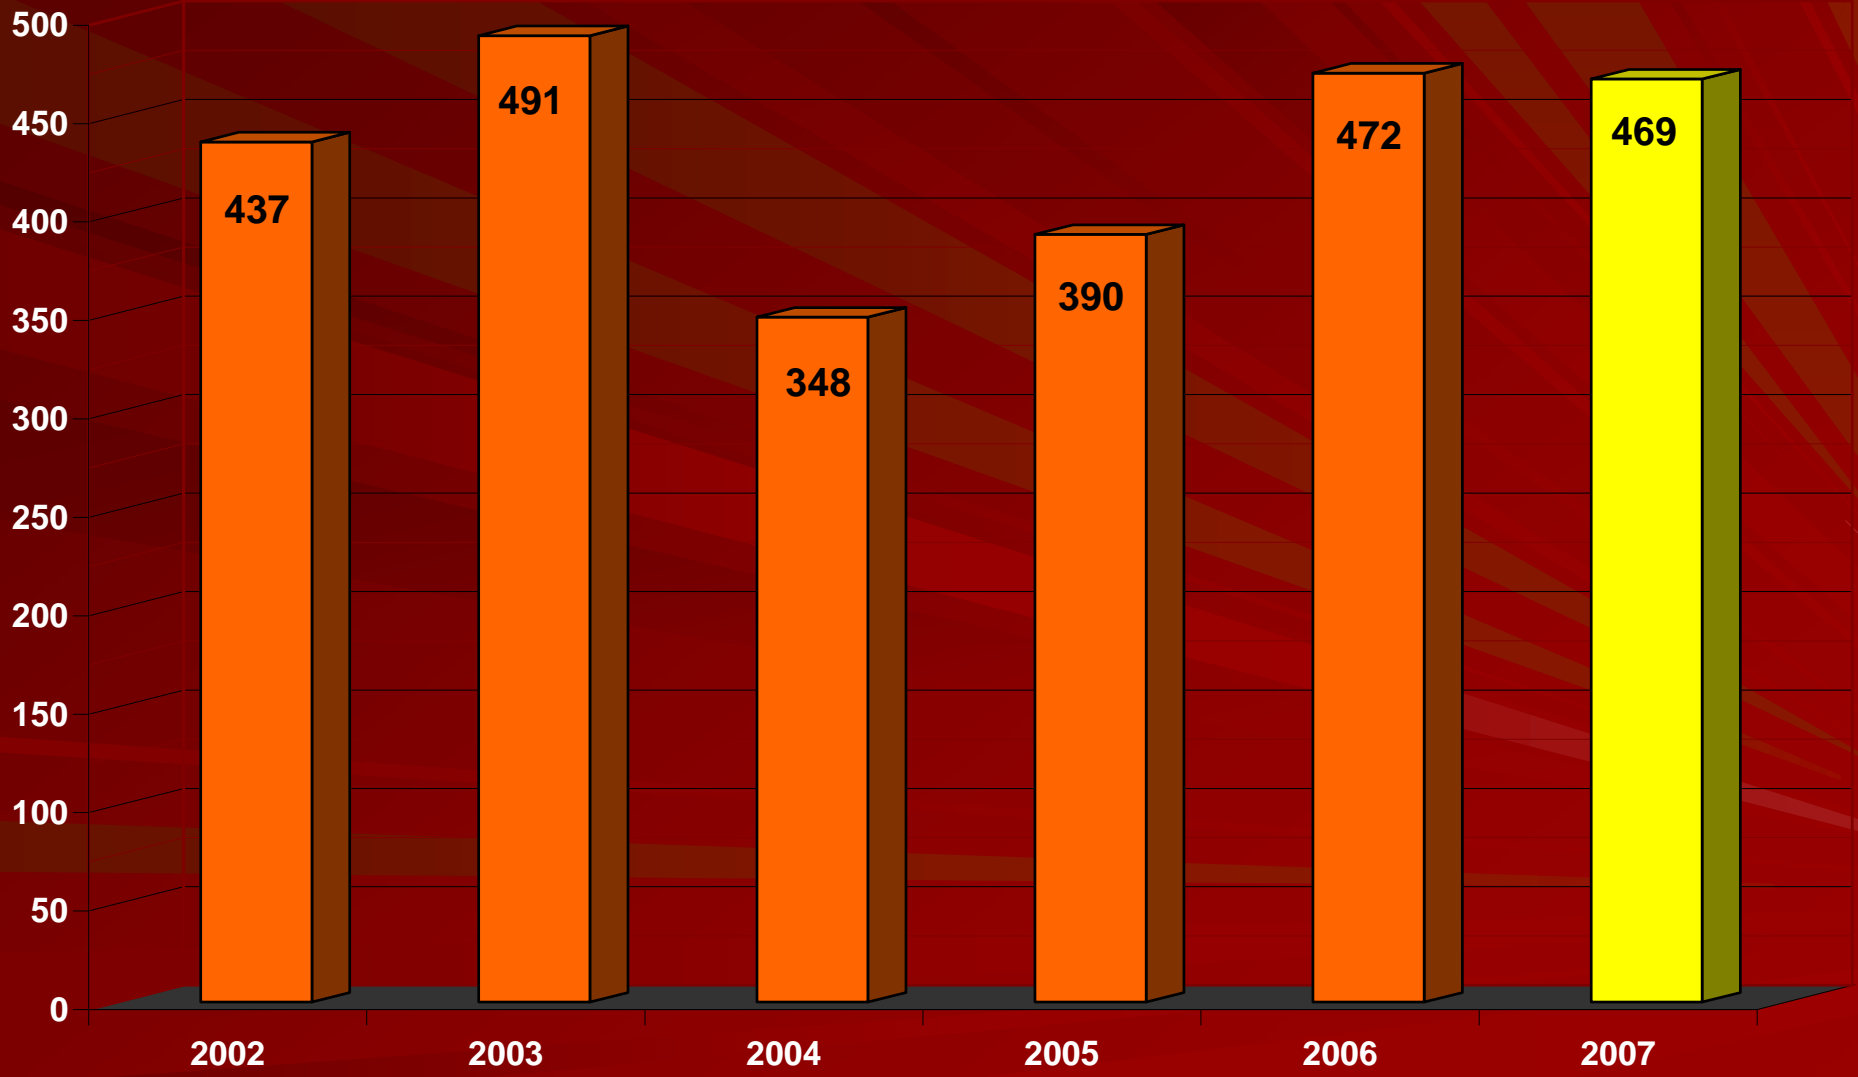

Calls for Service by Hour

Calls for Service by Day

Top 10 Calls

8.0% decrease in Traffic Stops (7,311)

2007 = 7,884

2006 = 8,566

- 3,892 Investigations (3,473)
- 2,192 Accidents (2,205)
- 2,090 Alarms (2,116)
- 2,066 Vehicle Investigations (2,010)
- 1,411 Animal Calls (1,199)
- 1,143 Escorts (1,554)
- 1,035 Disturbances (1,251)
- 948 Suspicious Activities (872)
- 932 Thefts (947)
- 891 Assist Motorists (686)

(The numbers in parentheses are the averages for the past 3 years.)

Arrests by Year

Arrests by Month

Arrests by Hour

Arrests by Age

Arrests by Race & Sex

Public Intoxication Arrests

Illegal Consumption Arrests

DUI Arrests

Drug-Related Arrests

Domestic Violence Offenses & Arrests

Traffic Activity

- 2,897 crashes in 2007
- 2,938 crashes in 2006

- 3 fatalities in 2007
- 8 fatalities in 2006

- 563 injuries in 2007
- 595 injuries in 2006

Crashes by Year

Crashes by Month

Crashes by Hour

Crashes by Day

Age of Drivers in Crashes

Intersections with Most Crashes

Biggest Increase at Intersections

(from 2006 to 2007)