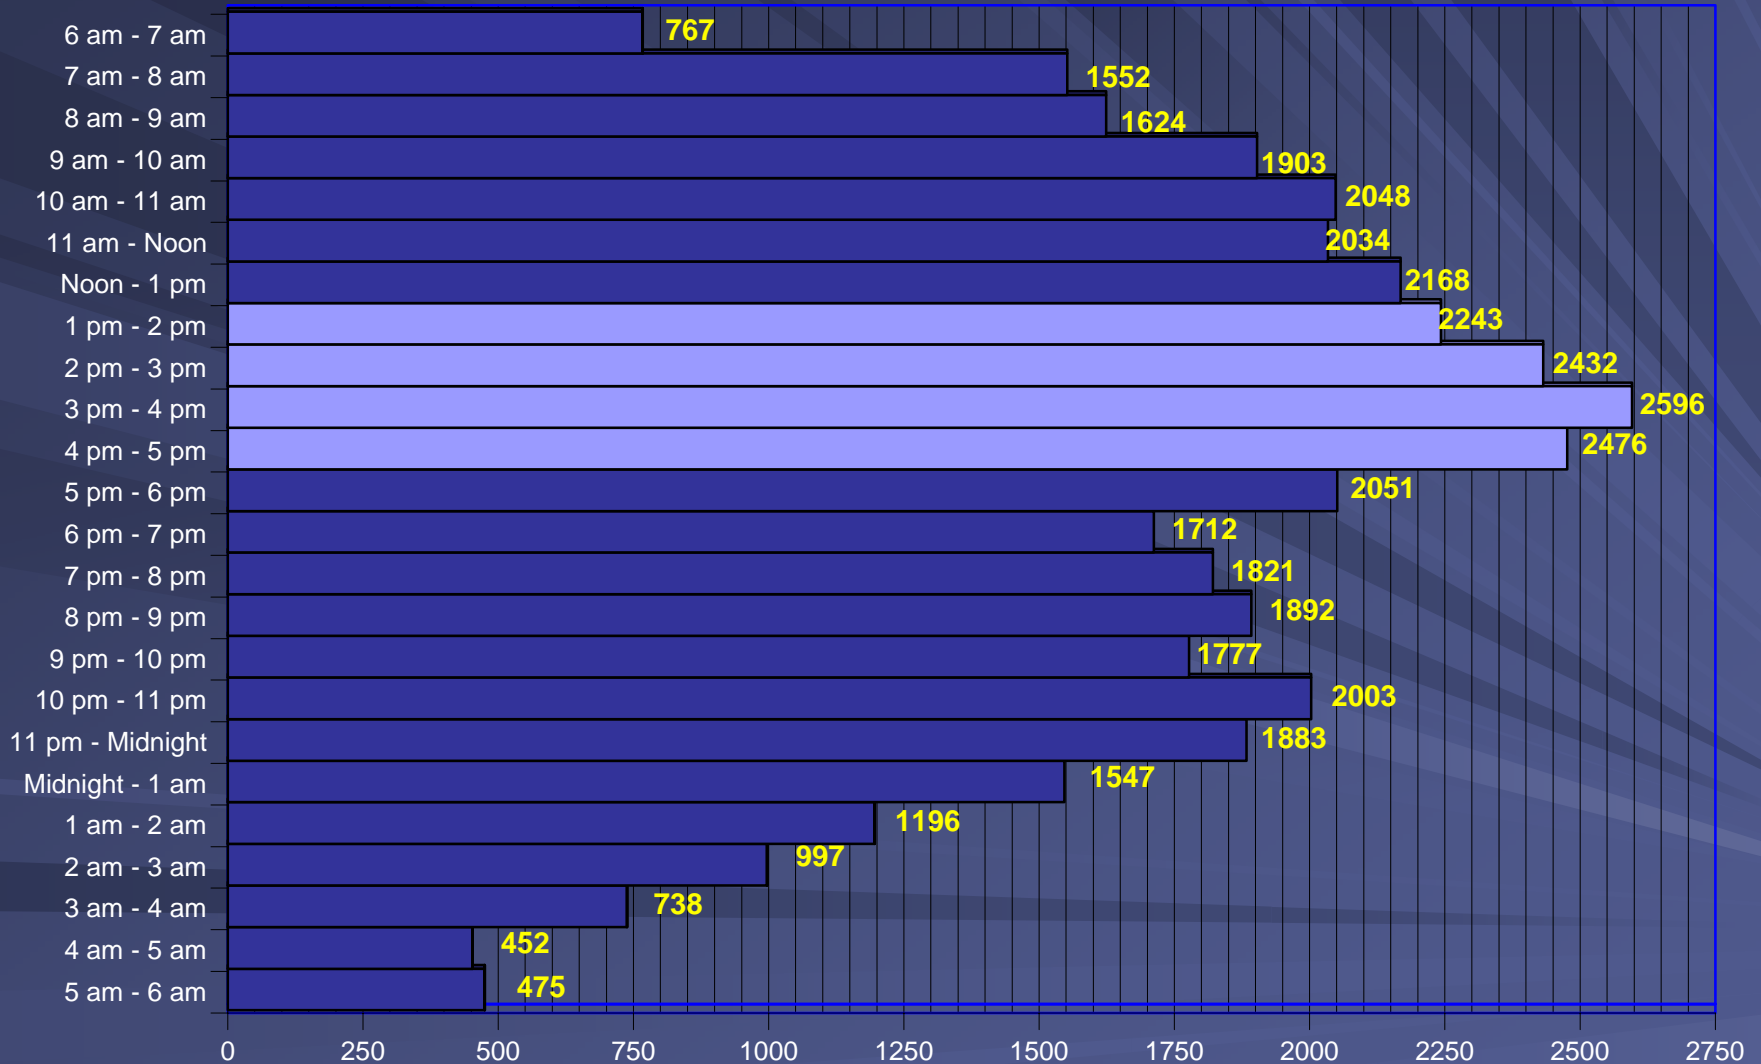

Homicide

Rape

Aggravated Assaults

Robbery

Property Crimes

■ Property crimes increased from 1,365 crimes in 2006 to 1,774 crimes in 2007

■ Burglary – increased by 64

■ Theft – increased by 319

Calls for Service by Hour

Calls for Service by Day

Top 10 Calls

8.0% decrease in Traffic Stops (7,311)

2007 = 7,884

2006 = 8,566

- 3,892 Investigations (3,473)
- 2,192 Accidents (2,205)
- 2,090 Alarms (2,116)
- 2,066 Vehicle Investigations (2,010)
- 1,411 Animal Calls (1,199)
- 1,143 Escorts (1,554)
- 1,035 Disturbances (1,251)
- 948 Suspicious Activities (872)
- 932 Thefts (947)
- 891 Assist Motorists (686)