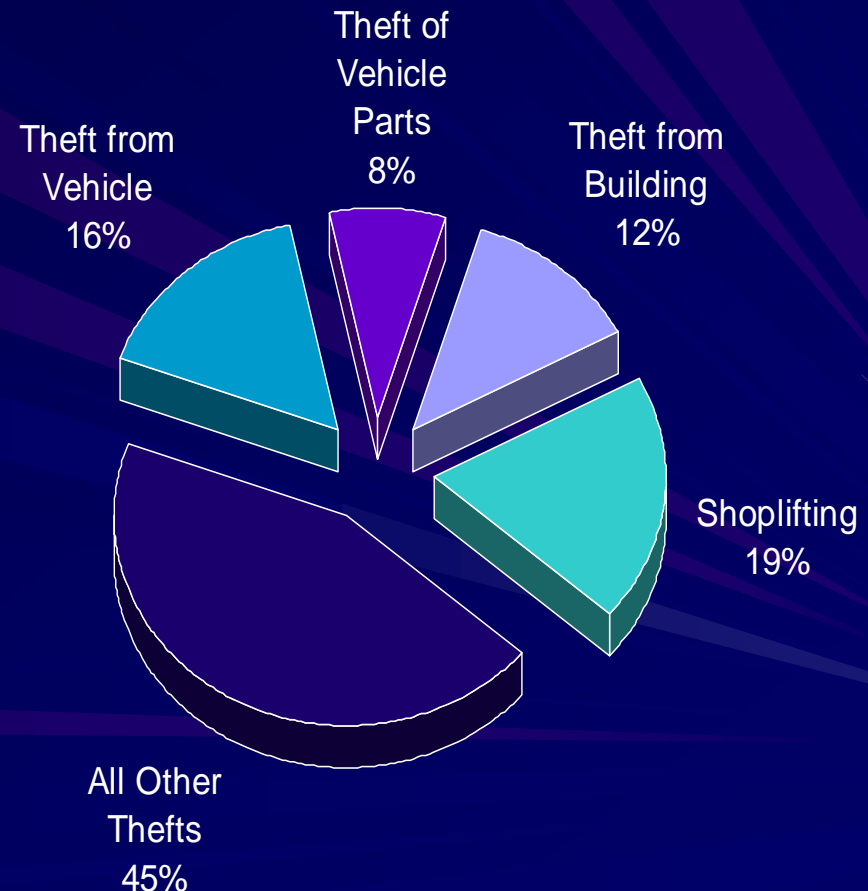

Major Crimes

■ Property Crimes

■ Violent Crimes

Violent Crimes

- Violent crimes decreased from 118 crimes in 2006 to 116 crimes in 2007
 - Homicide – 1 homicide
 - Rape – decreased by 2
 - Aggravated Assault – increased by 2
 - Robbery – decreased by 3

Homicide

Rape

Aggravated Assaults

Robbery

Property Crimes

■ Property crimes increased from 1,365 crimes in 2006 to 1,774 crimes in 2007

■ Burglary – increased by 64

■ Theft – increased by 319

■ Stolen vehicles – increased by 26

Property Crimes

■ Arson

■ Stolen Vehicle

■ Burglary

■ Larceny/Theft

Calls for Service

■ Calls for Service increased by 0.9%

Calls for Service by Hour

Calls for Service by Day

Top 10 Calls

8.0% decrease in Traffic Stops (7,311)

2007 = 7,884

2006 = 8,566

- 3,892 Investigations (3,473)
- 2,192 Accidents (2,205)
- 2,090 Alarms (2,116)
- 2,066 Vehicle Investigations (2,010)
- 1,411 Animal Calls (1,199)
- 1,143 Escorts (1,554)
- 1,035 Disturbances (1,251)
- 948 Suspicious Activities (872)
- 932 Thefts (947)
- 891 Assist Motorists (686)