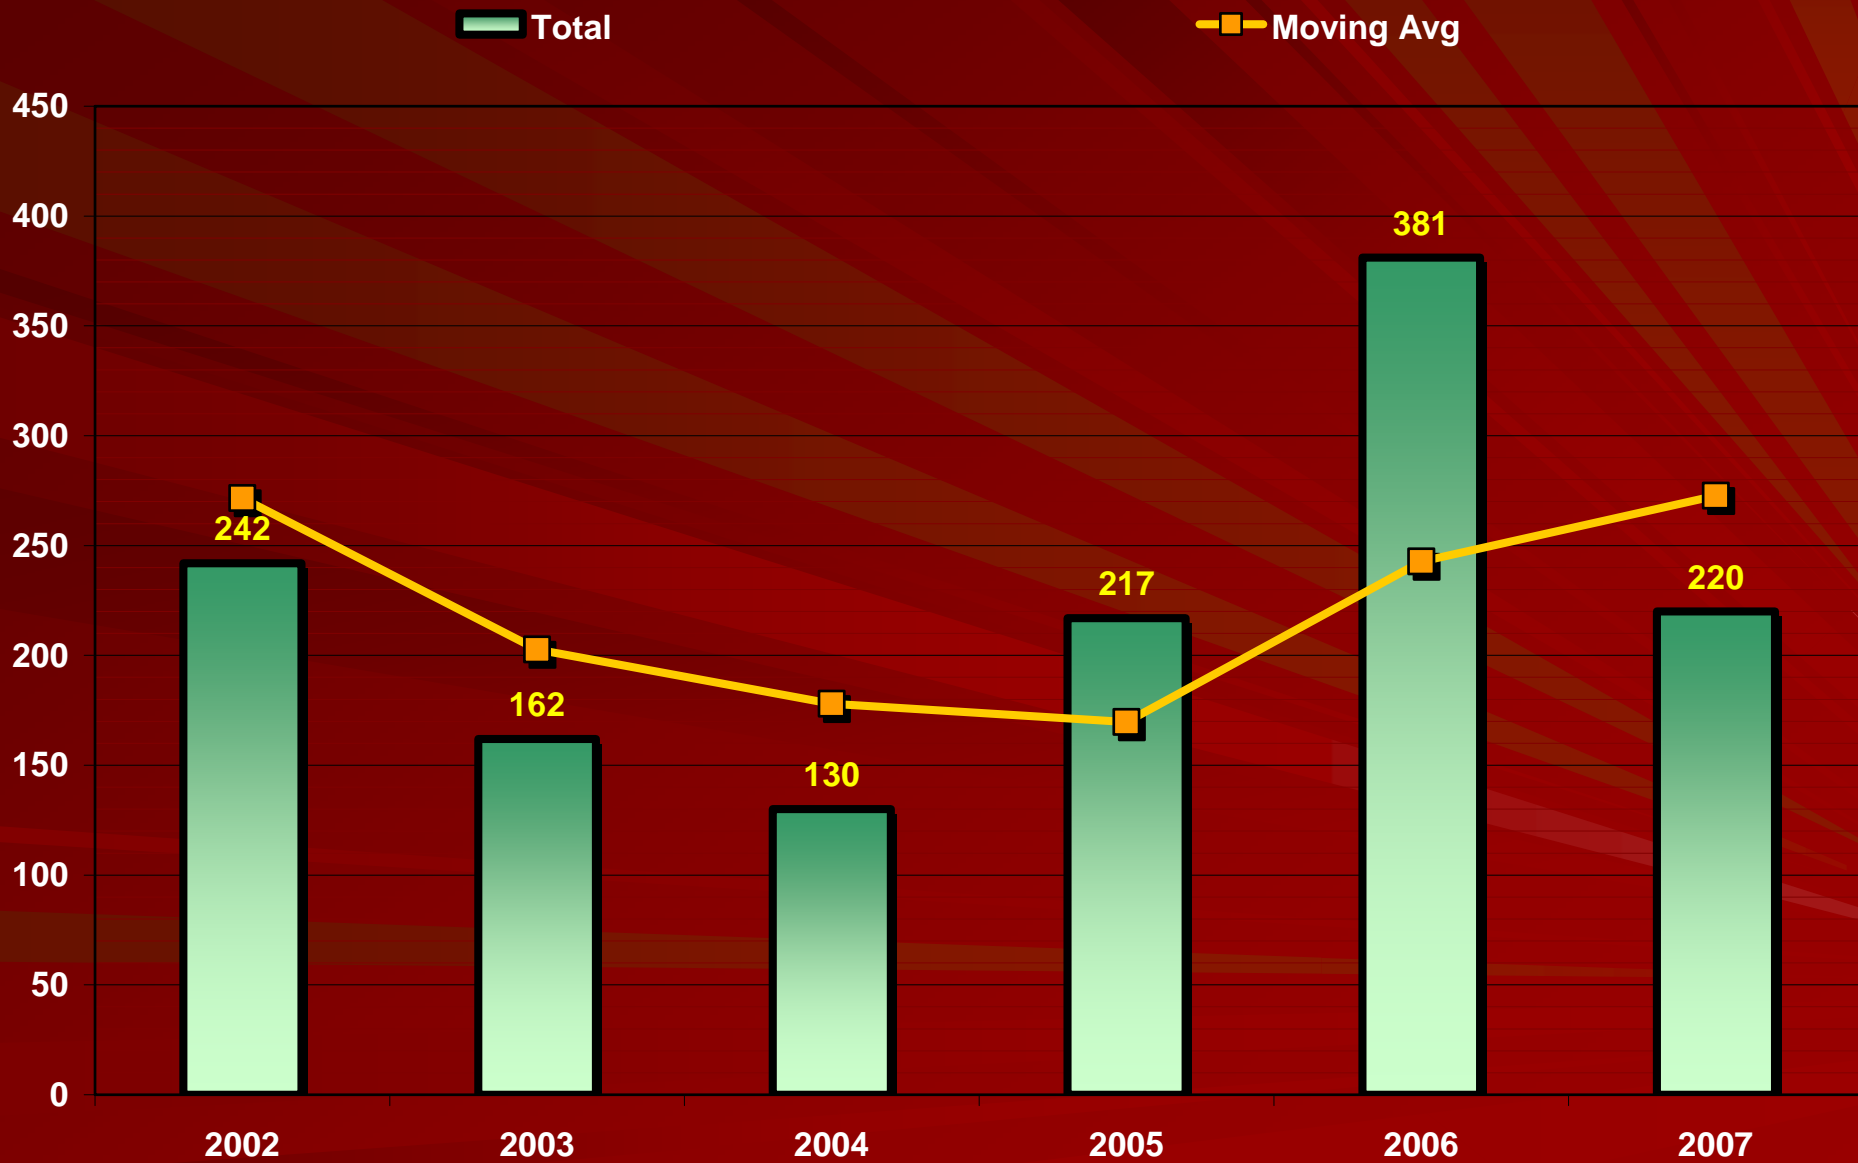

Calls for Service by Hour

Calls for Service by Day

Top 10 Calls

8.0% decrease in Traffic Stops (7,311)

2007 = 7,884

2006 = 8,566

- 3,892 Investigations (3,473)
- 2,192 Accidents (2,205)
- 2,090 Alarms (2,116)
- 2,066 Vehicle Investigations (2,010)
- 1,411 Animal Calls (1,199)
- 1,143 Escorts (1,554)
- 1,035 Disturbances (1,251)
- 948 Suspicious Activities (872)
- 932 Thefts (947)
- 891 Assist Motorists (686)

(The numbers in parentheses are the averages for the past 3 years.)

Arrests by Year

Arrests by Month

Arrests by Hour

Arrests by Age

Arrests by Race & Sex

Public Intoxication Arrests

Illegal Consumption Arrests

DUI Arrests

Drug-Related Arrests

Domestic Violence Offenses & Arrests

Traffic Activity

- 2,897 crashes in 2007
- 2,938 crashes in 2006

- 3 fatalities in 2007
- 8 fatalities in 2006

- 563 injuries in 2007
- 595 injuries in 2006

Crashes by Year

Crashes by Month

Crashes by Hour

Crashes by Day

Age of Drivers in Crashes

Intersections with Most Crashes

Biggest Increase at Intersections

(from 2006 to 2007)