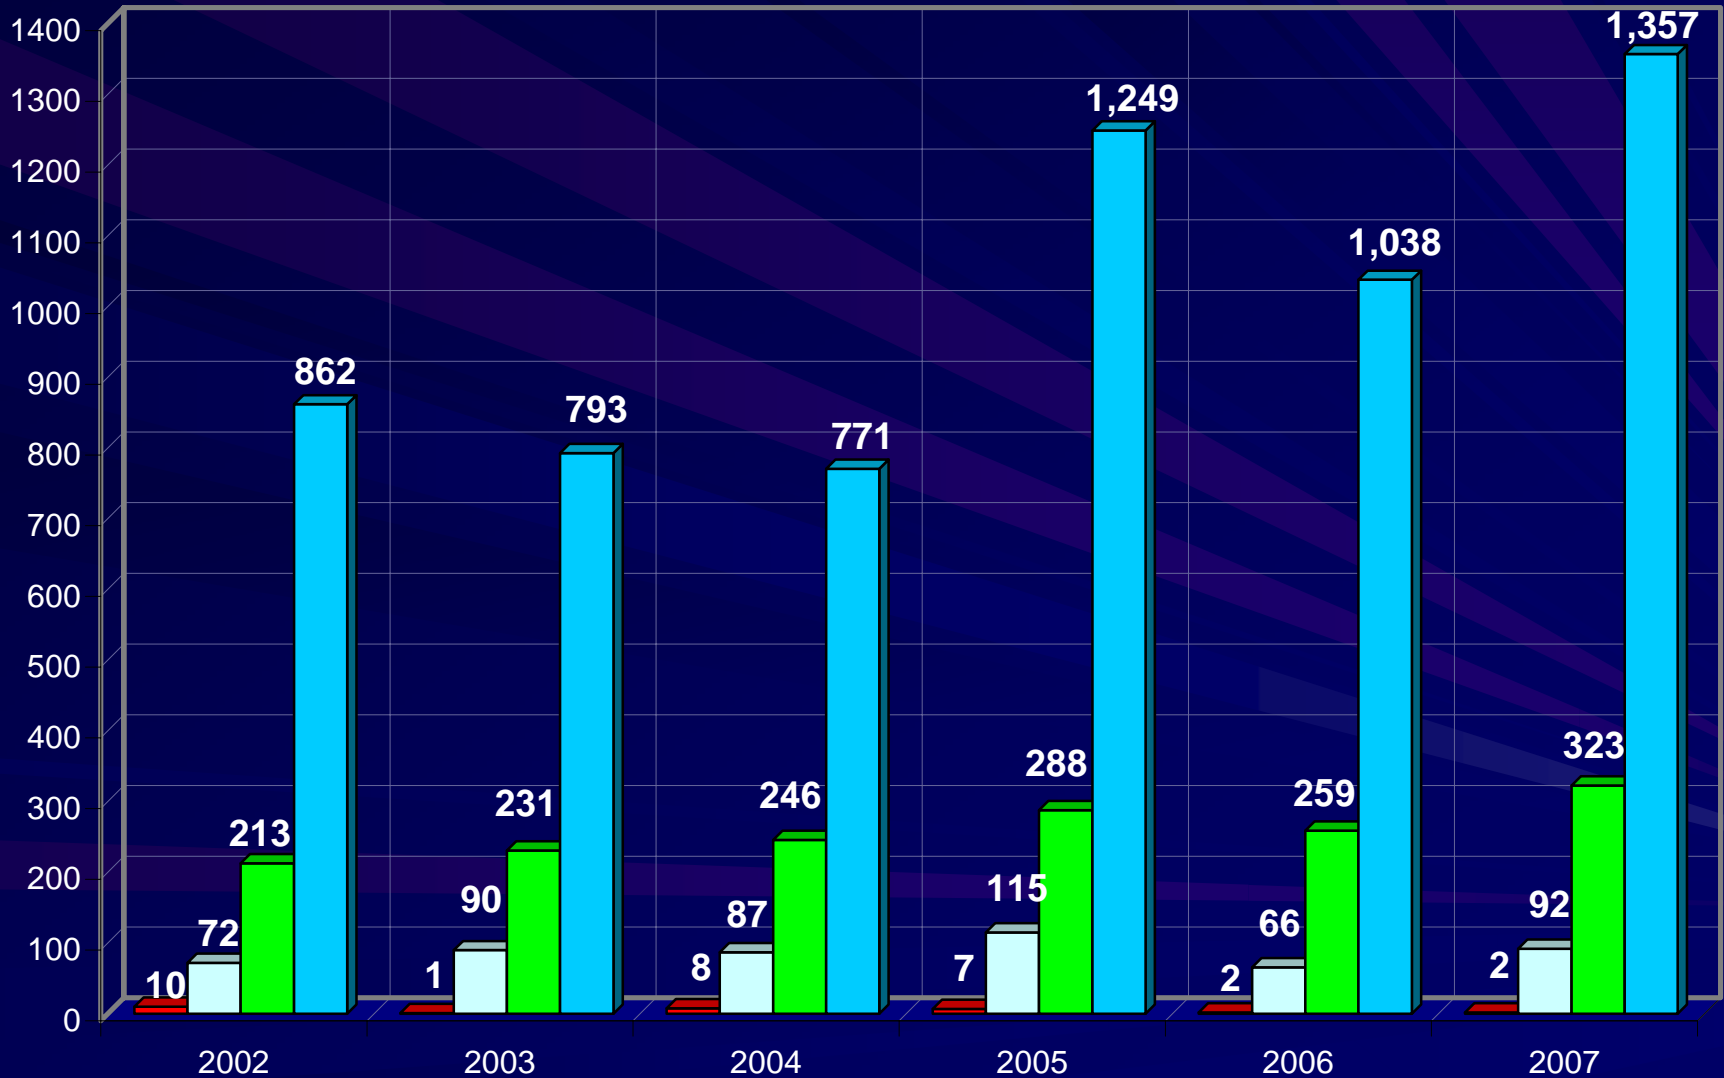

Property Crimes

■ Arson

■ Stolen Vehicle

■ Burglary

■ Larceny/Theft