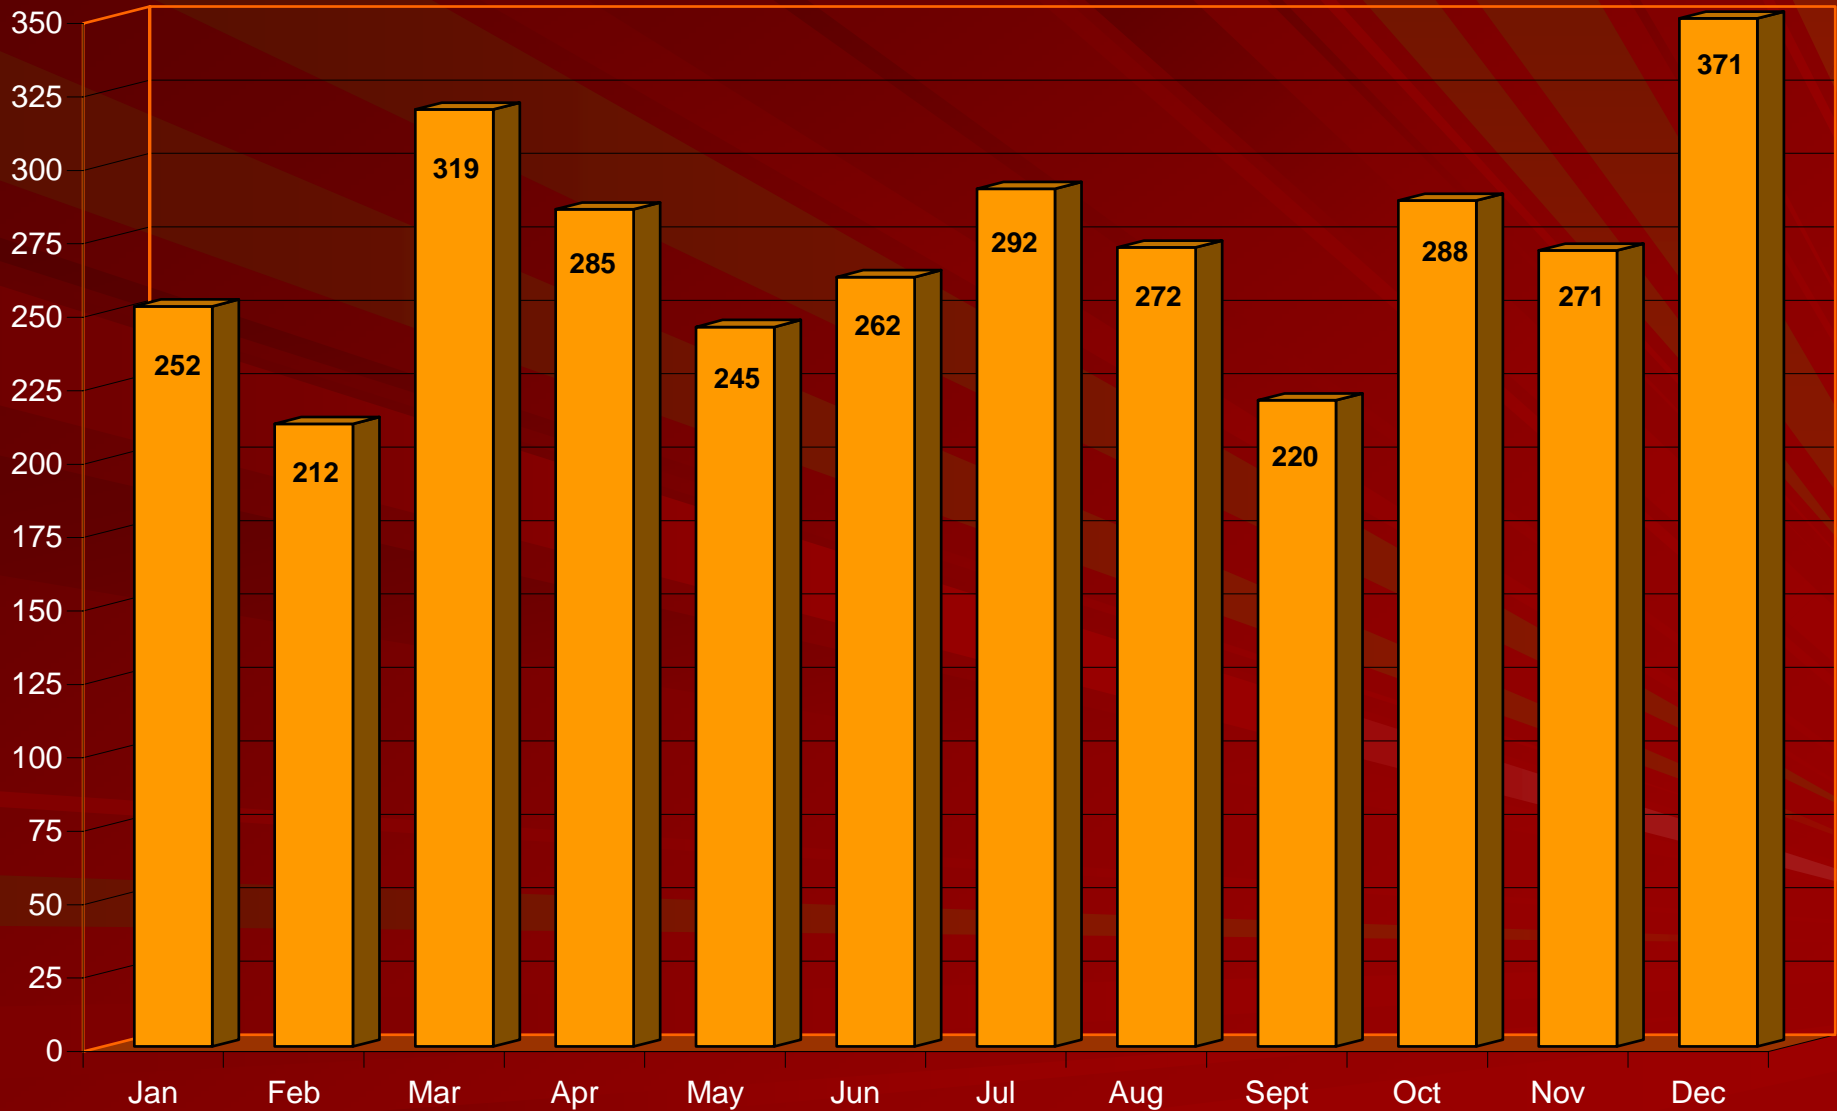

Homicide

Rape

Aggravated Assaults

Robbery

Property Crimes

■ Property crimes increased from 1,365 crimes in 2006 to 1,774 crimes in 2007

■ Burglary – increased by 64

■ Theft – increased by 319

Calls for Service by Hour

Calls for Service by Day

Top 10 Calls

8.0% decrease in Traffic Stops (7,311)

2007 = 7,884

2006 = 8,566

- 3,892 Investigations (3,473)
- 2,192 Accidents (2,205)
- 2,090 Alarms (2,116)
- 2,066 Vehicle Investigations (2,010)
- 1,411 Animal Calls (1,199)
- 1,143 Escorts (1,554)
- 1,035 Disturbances (1,251)
- 948 Suspicious Activities (872)
- 932 Thefts (947)
- 891 Assist Motorists (686)

(The numbers in parentheses are the averages for the past 3 years.)

Arrests by Year

Arrests by Month

Arrests by Hour

Arrests by Age

Arrests by Race & Sex

Public Intoxication Arrests

Illegal Consumption Arrests

DUI Arrests

Drug-Related Arrests

Domestic Violence Offenses & Arrests

Traffic Activity

- 2,897 crashes in 2007
- 2,938 crashes in 2006

- 3 fatalities in 2007
- 8 fatalities in 2006

- 563 injuries in 2007
- 595 injuries in 2006