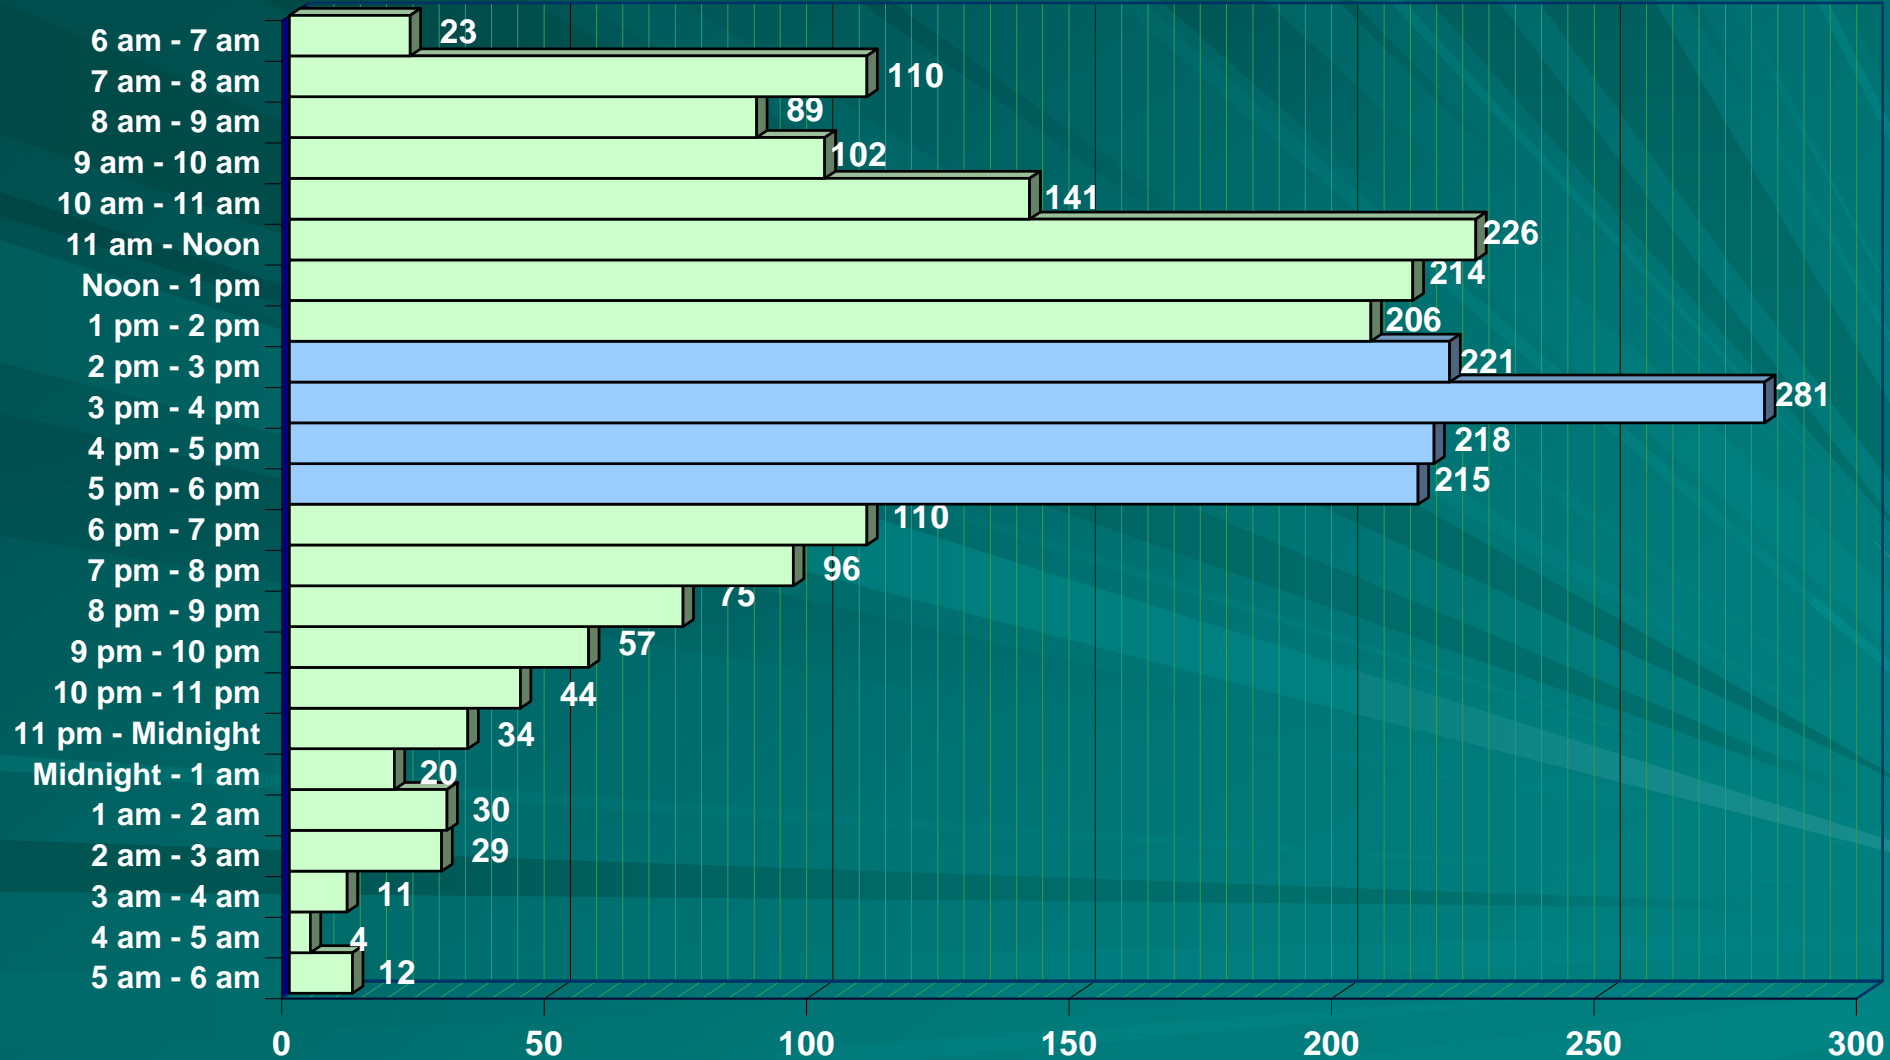

Calls for Service by Hour

Calls for Service by Day

Top 10 Calls

8.0% decrease in Traffic Stops (7,311)

2007 = 7,884

2006 = 8,566

- 3,892 Investigations (3,473)
- 2,192 Accidents (2,205)
- 2,090 Alarms (2,116)
- 2,066 Vehicle Investigations (2,010)
- 1,411 Animal Calls (1,199)
- 1,143 Escorts (1,554)
- 1,035 Disturbances (1,251)
- 948 Suspicious Activities (872)
- 932 Thefts (947)
- 891 Assist Motorists (686)

(The numbers in parentheses are the averages for the past 3 years.)

Arrests by Year

Arrests by Month

Arrests by Hour

Arrests by Age

Arrests by Race & Sex

Public Intoxication Arrests

Illegal Consumption Arrests

DUI Arrests

Drug-Related Arrests

Domestic Violence Offenses & Arrests

Traffic Activity

- 2,897 crashes in 2007
- 2,938 crashes in 2006

- 3 fatalities in 2007
- 8 fatalities in 2006

- 563 injuries in 2007
- 595 injuries in 2006

Crashes by Year

Crashes by Month

Crashes by Hour

Crashes by Day

Age of Drivers in Crashes

Intersections with Most Crashes

Biggest Increase at Intersections

(from 2006 to 2007)