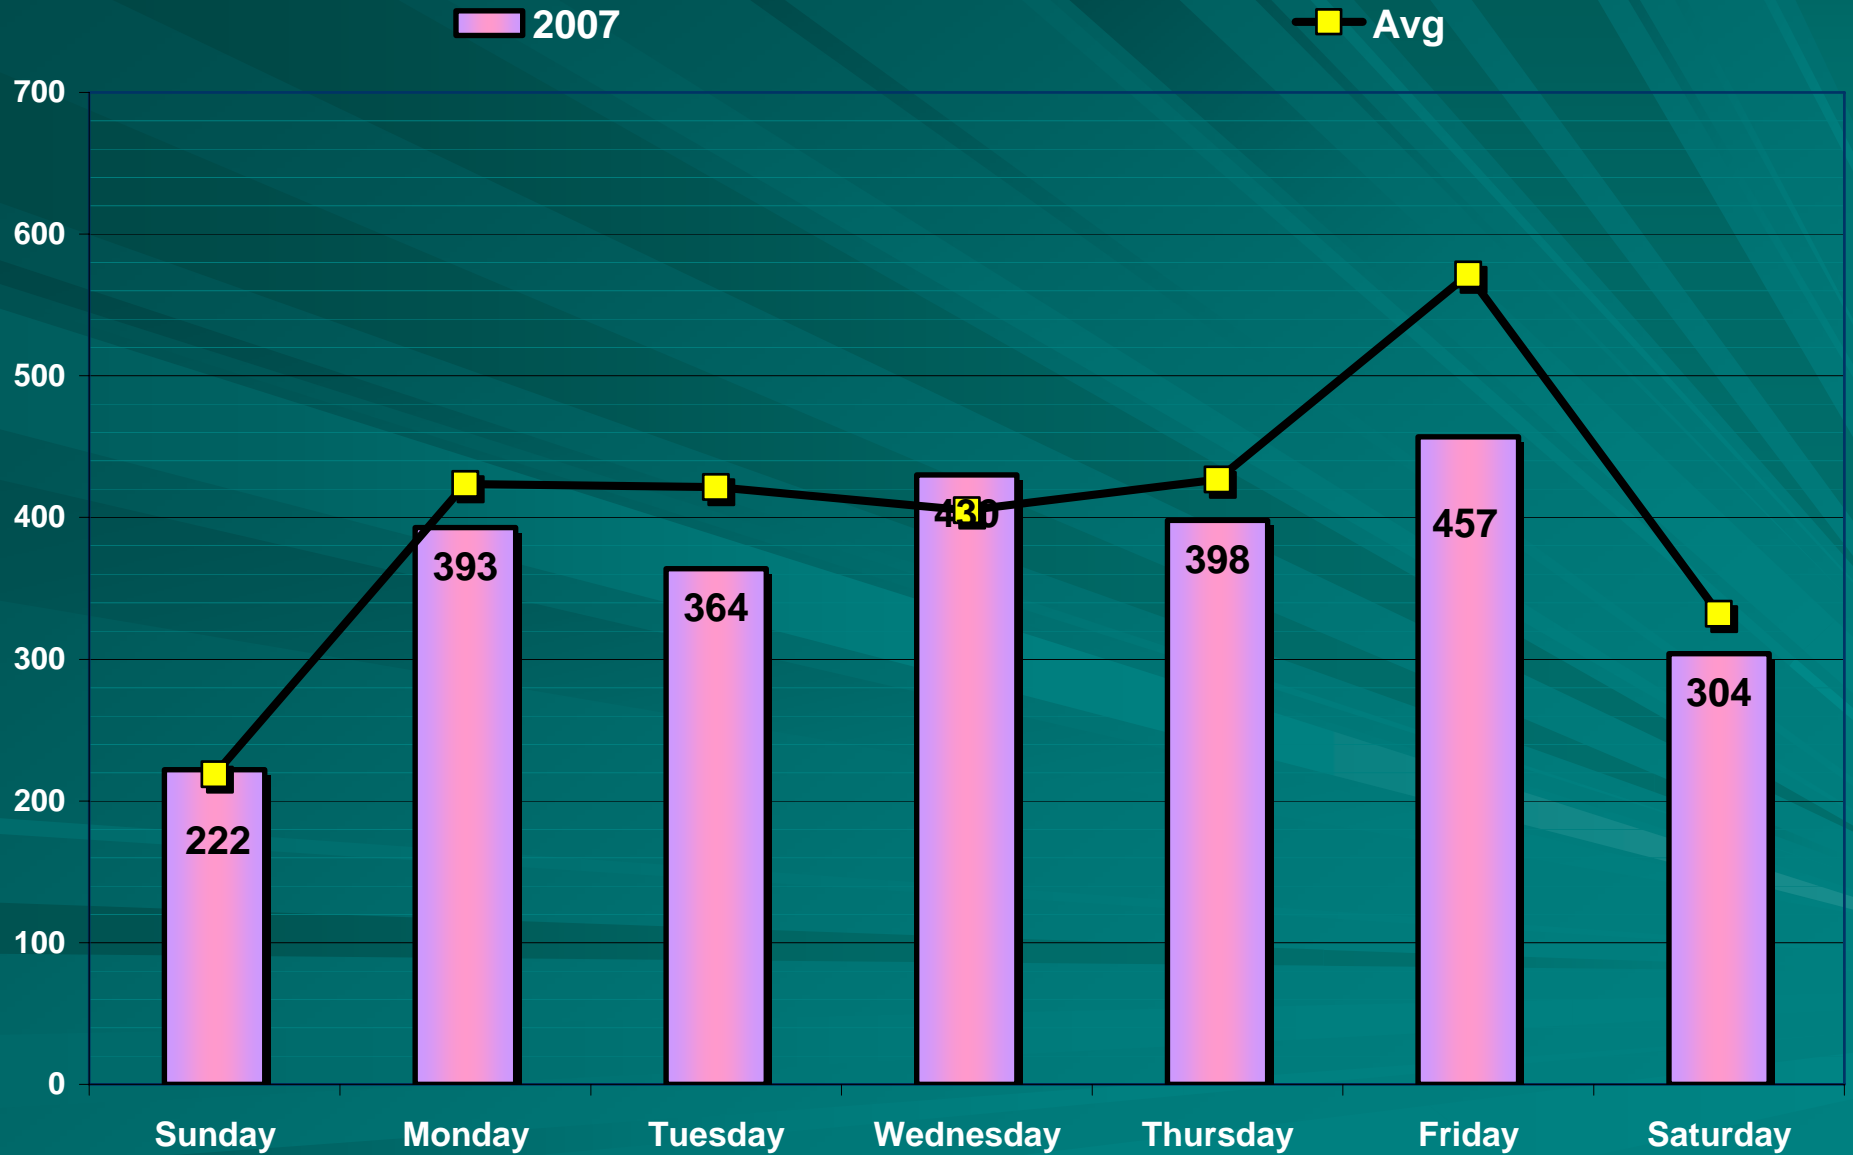

Calls for Service by Hour

Calls for Service by Day

Top 10 Calls

8.0% decrease in Traffic Stops (7,311)

2007 = 7,884

2006 = 8,566

- 3,892 Investigations (3,473)
- 2,192 Accidents (2,205)
- 2,090 Alarms (2,116)
- 2,066 Vehicle Investigations (2,010)
- 1,411 Animal Calls (1,199)
- 1,143 Escorts (1,554)
- 1,035 Disturbances (1,251)
- 948 Suspicious Activities (872)
- 932 Thefts (947)
- 891 Assist Motorists (686)

(The numbers in parentheses are the averages for the past 3 years.)

Arrests by Year

Arrests by Month

Arrests by Hour

Arrests by Age

Arrests by Race & Sex

Public Intoxication Arrests

Illegal Consumption Arrests

DUI Arrests

Drug-Related Arrests

Domestic Violence Offenses & Arrests

Traffic Activity

- 2,897 crashes in 2007
- 2,938 crashes in 2006

- 3 fatalities in 2007
- 8 fatalities in 2006

- 563 injuries in 2007
- 595 injuries in 2006

Crashes by Year

Crashes by Month

Crashes by Hour

Crashes by Day

Age of Drivers in Crashes

Intersections with Most Crashes

Biggest Increase at Intersections

(from 2006 to 2007)