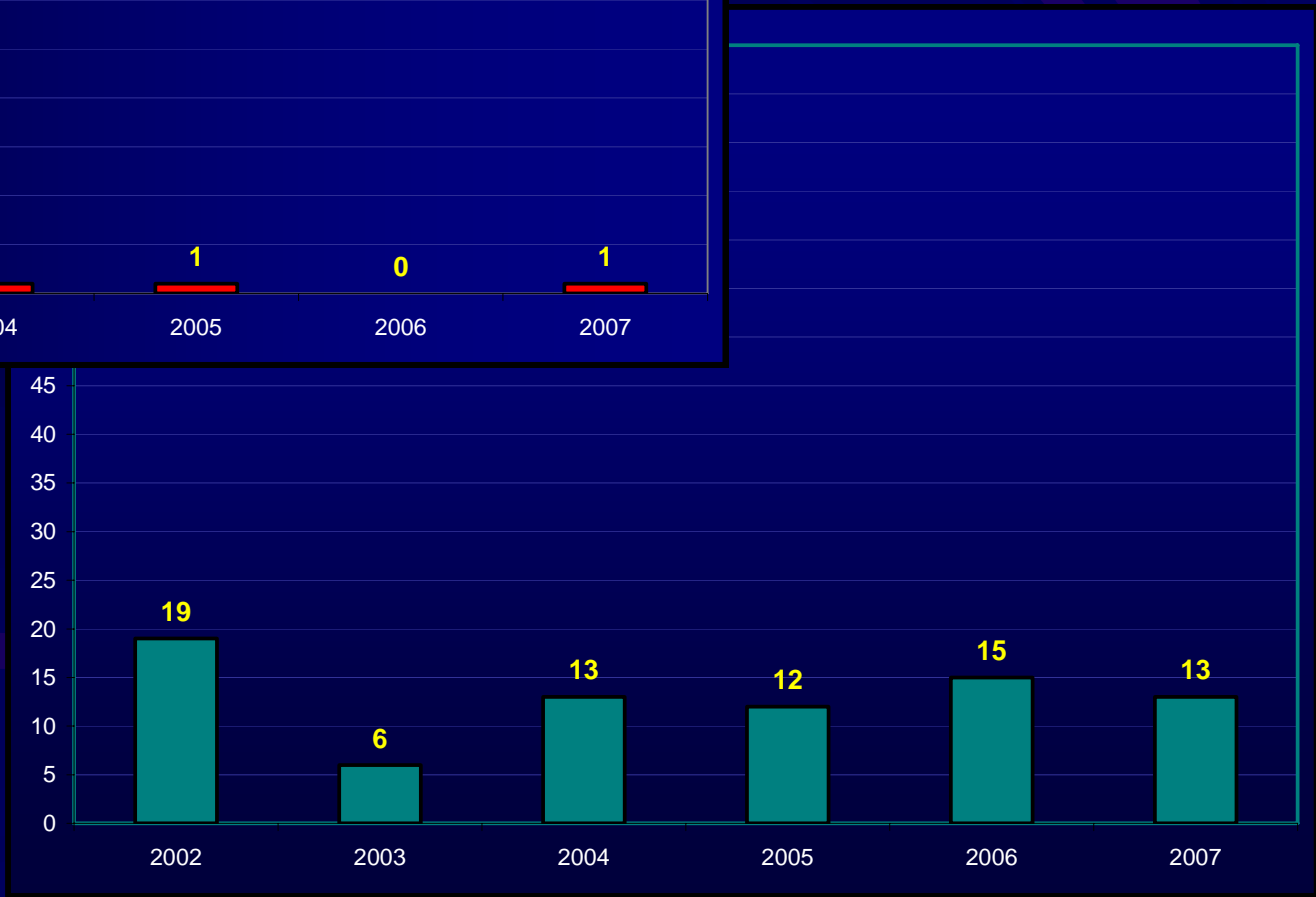

Cookeville Police Department

2007 Annual Report

Crime Rate

- Although the overall crime rate increased from the previous year by 15 crimes per 1,000 persons, the violent crime rate actually decreased from 5 to 4 crimes per 1,000 persons.
- 2007 crime rate was 71 crimes per 1,000 persons
 - violent crime rate was 4 crimes per 1,000
 - property crime rate was 67 crimes per 1,000

Major Crimes

■ Property Crimes

■ Violent Crimes

Violent Crimes

- Violent crimes decreased from 118 crimes in 2006 to 116 crimes in 2007
 - Homicide – 1 homicide
 - Rape – decreased by 2
 - Aggravated Assault – increased by 2
 - Robbery – decreased by 3

Homicide

Rape

Aggravated Assaults

Robbery

Property Crimes

■ Property crimes increased from 1,365 crimes in 2006 to 1,774 crimes in 2007

■ Burglary – increased by 64

■ Theft – increased by 319

Calls for Service by Hour

Calls for Service by Day

Top 10 Calls

8.0% decrease in Traffic Stops (7,311)

2007 = 7,884

2006 = 8,566

- 3,892 Investigations (3,473)
- 2,192 Accidents (2,205)
- 2,090 Alarms (2,116)
- 2,066 Vehicle Investigations (2,010)
- 1,411 Animal Calls (1,199)
- 1,143 Escorts (1,554)
- 1,035 Disturbances (1,251)
- 948 Suspicious Activities (872)
- 932 Thefts (947)
- 891 Assist Motorists (686)