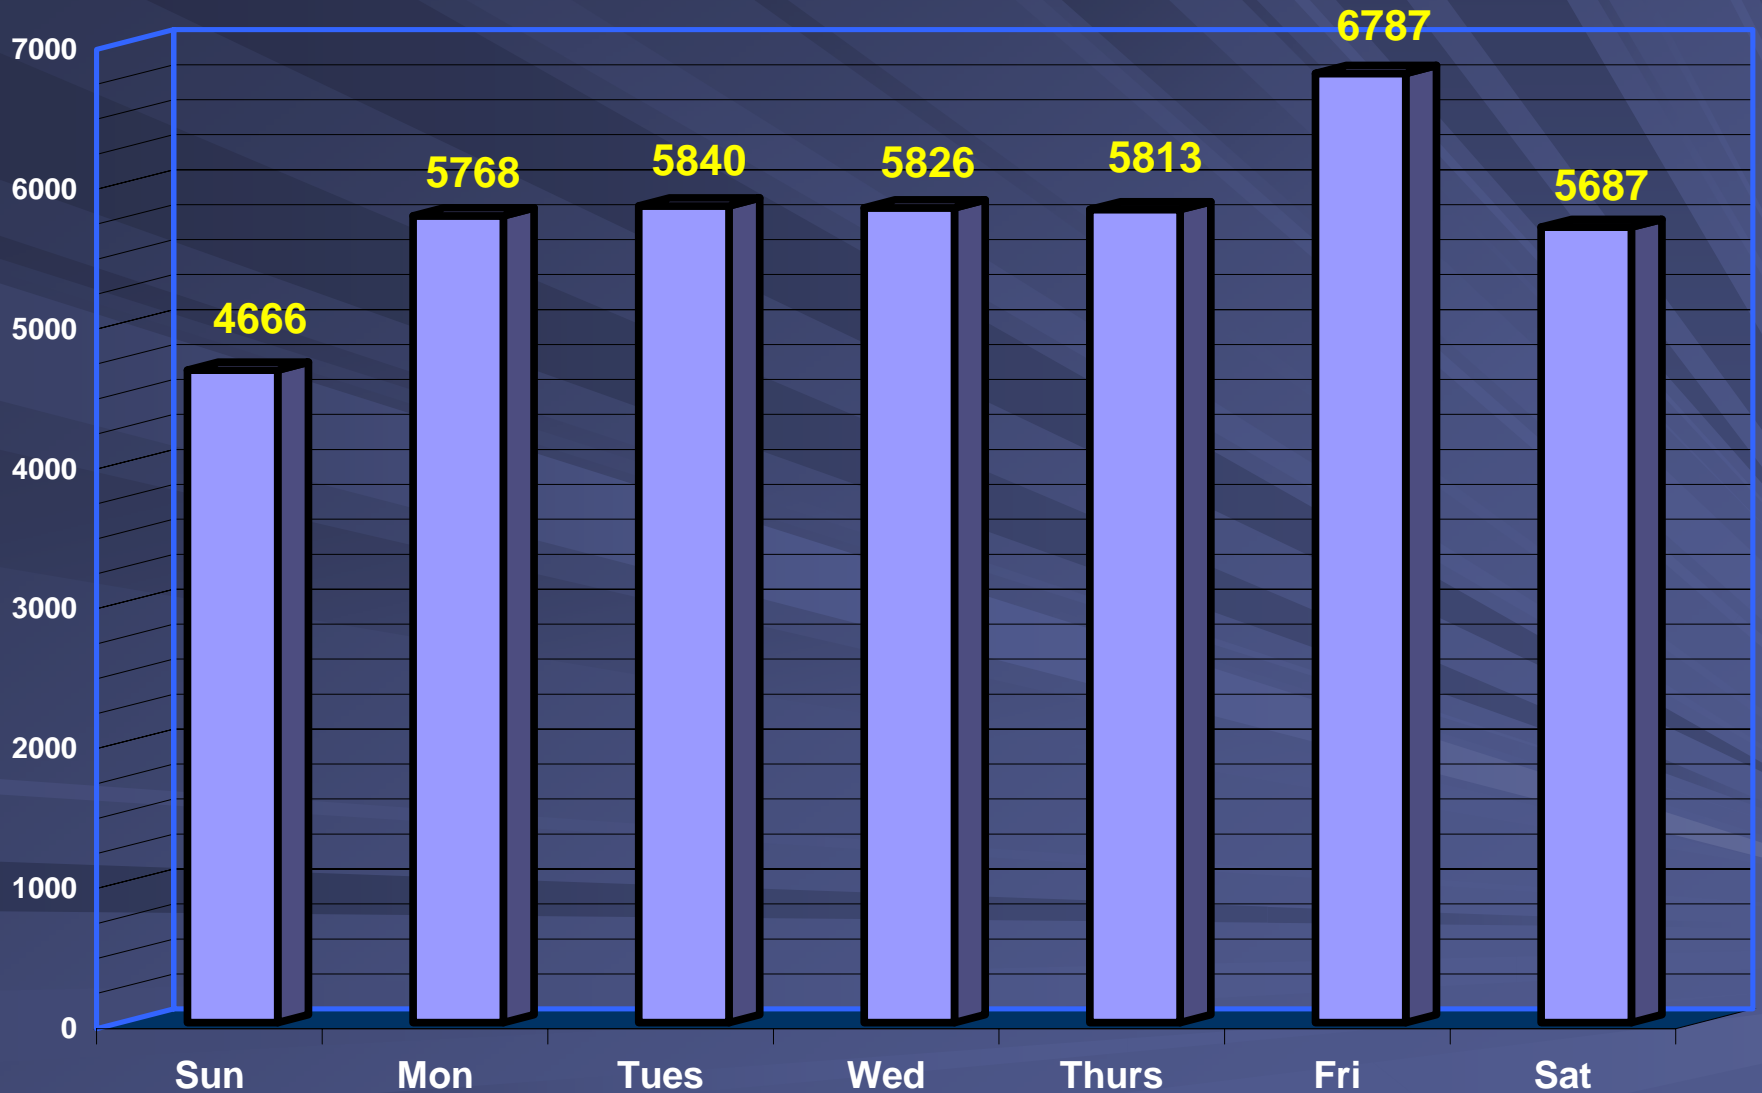

Homicide

Rape

Aggravated Assaults

Robbery

Property Crimes

■ Property crimes increased from 1,365 crimes in 2006 to 1,774 crimes in 2007

■ Burglary – increased by 64

■ Theft – increased by 319

Calls for Service by Hour

Calls for Service by Day

Top 10 Calls

8.0% decrease in Traffic Stops (7,311)

2007 = 7,884

2006 = 8,566

- 3,892 Investigations (3,473)
- 2,192 Accidents (2,205)
- 2,090 Alarms (2,116)
- 2,066 Vehicle Investigations (2,010)
- 1,411 Animal Calls (1,199)
- 1,143 Escorts (1,554)
- 1,035 Disturbances (1,251)
- 948 Suspicious Activities (872)
- 932 Thefts (947)
- 891 Assist Motorists (686)

(The numbers in parentheses are the averages for the past 3 years.)

Arrests by Year

Arrests by Month

Arrests by Hour

Arrests by Age

Arrests by Race & Sex

Public Intoxication Arrests

Illegal Consumption Arrests

DUI Arrests

Drug-Related Arrests

Domestic Violence Offenses & Arrests

Traffic Activity

- 2,897 crashes in 2007
- 2,938 crashes in 2006

- 3 fatalities in 2007
- 8 fatalities in 2006

- 563 injuries in 2007
- 595 injuries in 2006