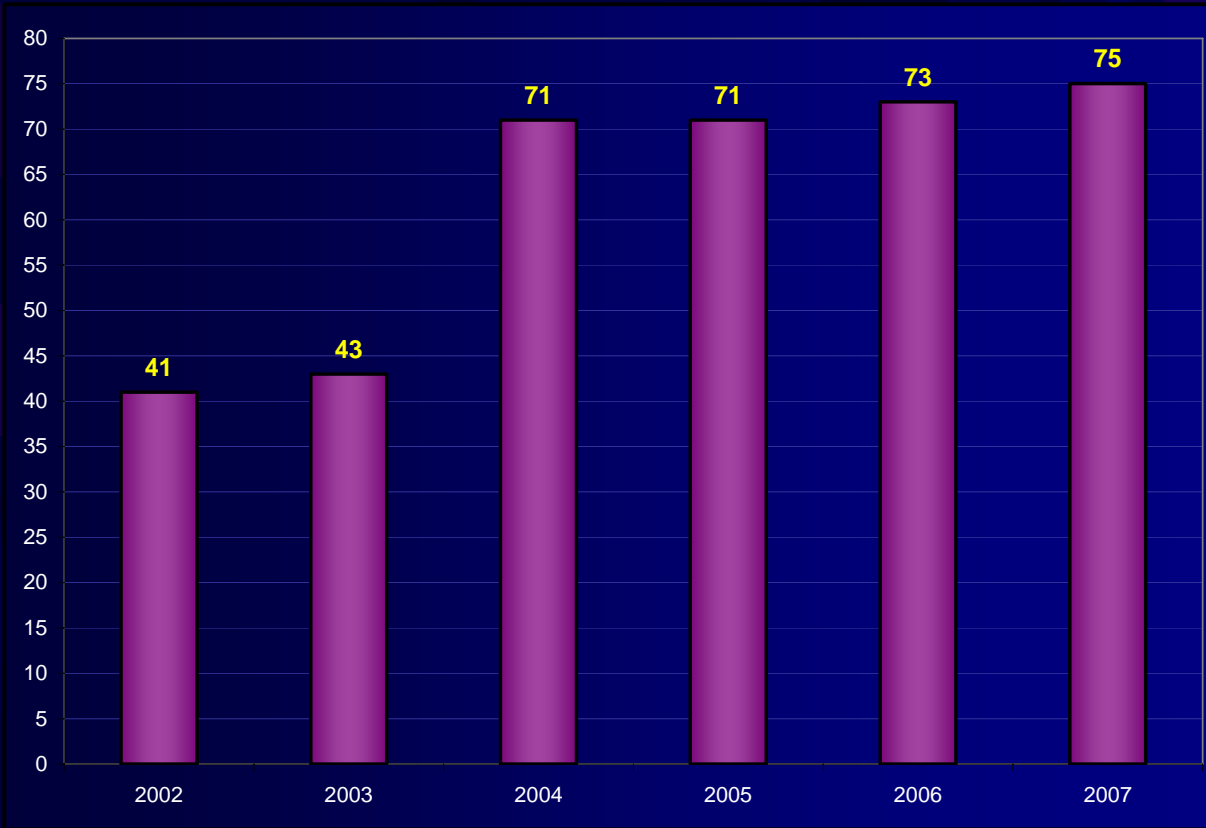

Cookeville Police Department

2007 Annual Report

Crime Rate

- Although the overall crime rate increased from the previous year by 15 crimes per 1,000 persons, the violent crime rate actually decreased from 5 to 4 crimes per 1,000 persons.
- 2007 crime rate was 71 crimes per 1,000 persons
 - violent crime rate was 4 crimes per 1,000
 - property crime rate was 67 crimes per 1,000

Major Crimes

■ Property Crimes

■ Violent Crimes

Violent Crimes

- Violent crimes decreased from 118 crimes in 2006 to 116 crimes in 2007
 - Homicide – 1 homicide
 - Rape – decreased by 2
 - Aggravated Assault – increased by 2
 - Robbery – decreased by 3

Homicide

Rape

Aggravated Assaults

Robbery

Property Crimes

■ Property crimes increased from 1,365 crimes in 2006 to 1,774 crimes in 2007

■ Burglary – increased by 64

■ Theft – increased by 319

Calls for Service by Hour

Calls for Service by Day

Top 10 Calls

8.0% decrease in Traffic Stops (7,311)

2007 = 7,884

2006 = 8,566

- 3,892 Investigations (3,473)
- 2,192 Accidents (2,205)
- 2,090 Alarms (2,116)
- 2,066 Vehicle Investigations (2,010)
- 1,411 Animal Calls (1,199)
- 1,143 Escorts (1,554)
- 1,035 Disturbances (1,251)
- 948 Suspicious Activities (872)
- 932 Thefts (947)
- 891 Assist Motorists (686)