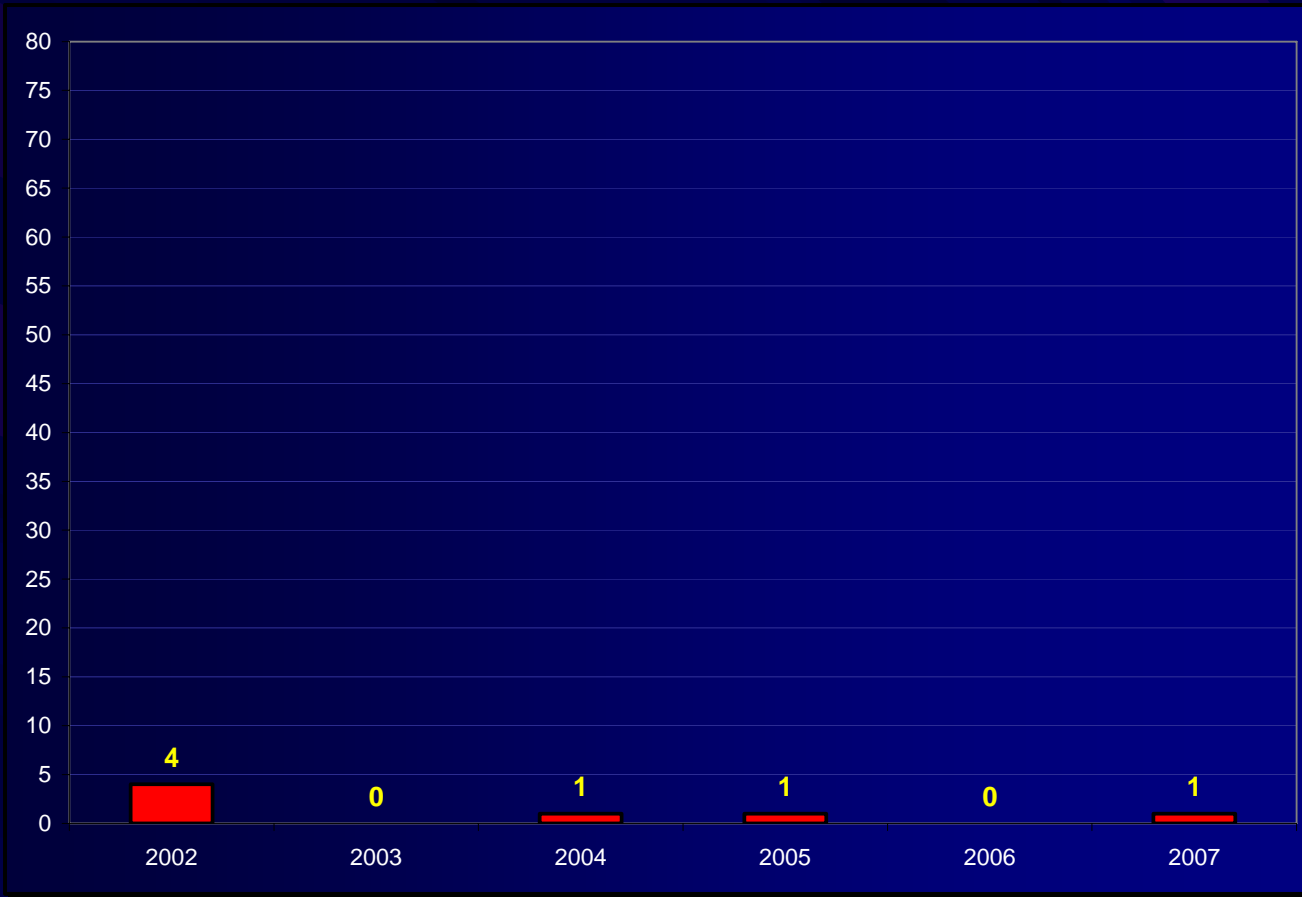

Cookeville Police Department

2007 Annual Report

Crime Rate

- Although the overall crime rate increased from the previous year by 15 crimes per 1,000 persons, the violent crime rate actually decreased from 5 to 4 crimes per 1,000 persons.
- 2007 crime rate was 71 crimes per 1,000 persons
 - violent crime rate was 4 crimes per 1,000
 - property crime rate was 67 crimes per 1,000

Major Crimes

■ Property Crimes

■ Violent Crimes

Violent Crimes

- Violent crimes decreased from 118 crimes in 2006 to 116 crimes in 2007
 - Homicide – 1 homicide
 - Rape – decreased by 2
 - Aggravated Assault – increased by 2
 - Robbery – decreased by 3

Homicide

Rape

Aggravated Assaults

Robbery

Property Crimes

■ Property crimes increased from 1,365 crimes in 2006 to 1,774 crimes in 2007

■ Burglary – increased by 64

■ Theft – increased by 319

Calls for Service by Hour

Calls for Service by Day

Top 10 Calls

8.0% decrease in Traffic Stops (7,311)

2007 = 7,884

2006 = 8,566

- 3,892 Investigations (3,473)
- 2,192 Accidents (2,205)
- 2,090 Alarms (2,116)
- 2,066 Vehicle Investigations (2,010)
- 1,411 Animal Calls (1,199)
- 1,143 Escorts (1,554)
- 1,035 Disturbances (1,251)
- 948 Suspicious Activities (872)
- 932 Thefts (947)
- 891 Assist Motorists (686)