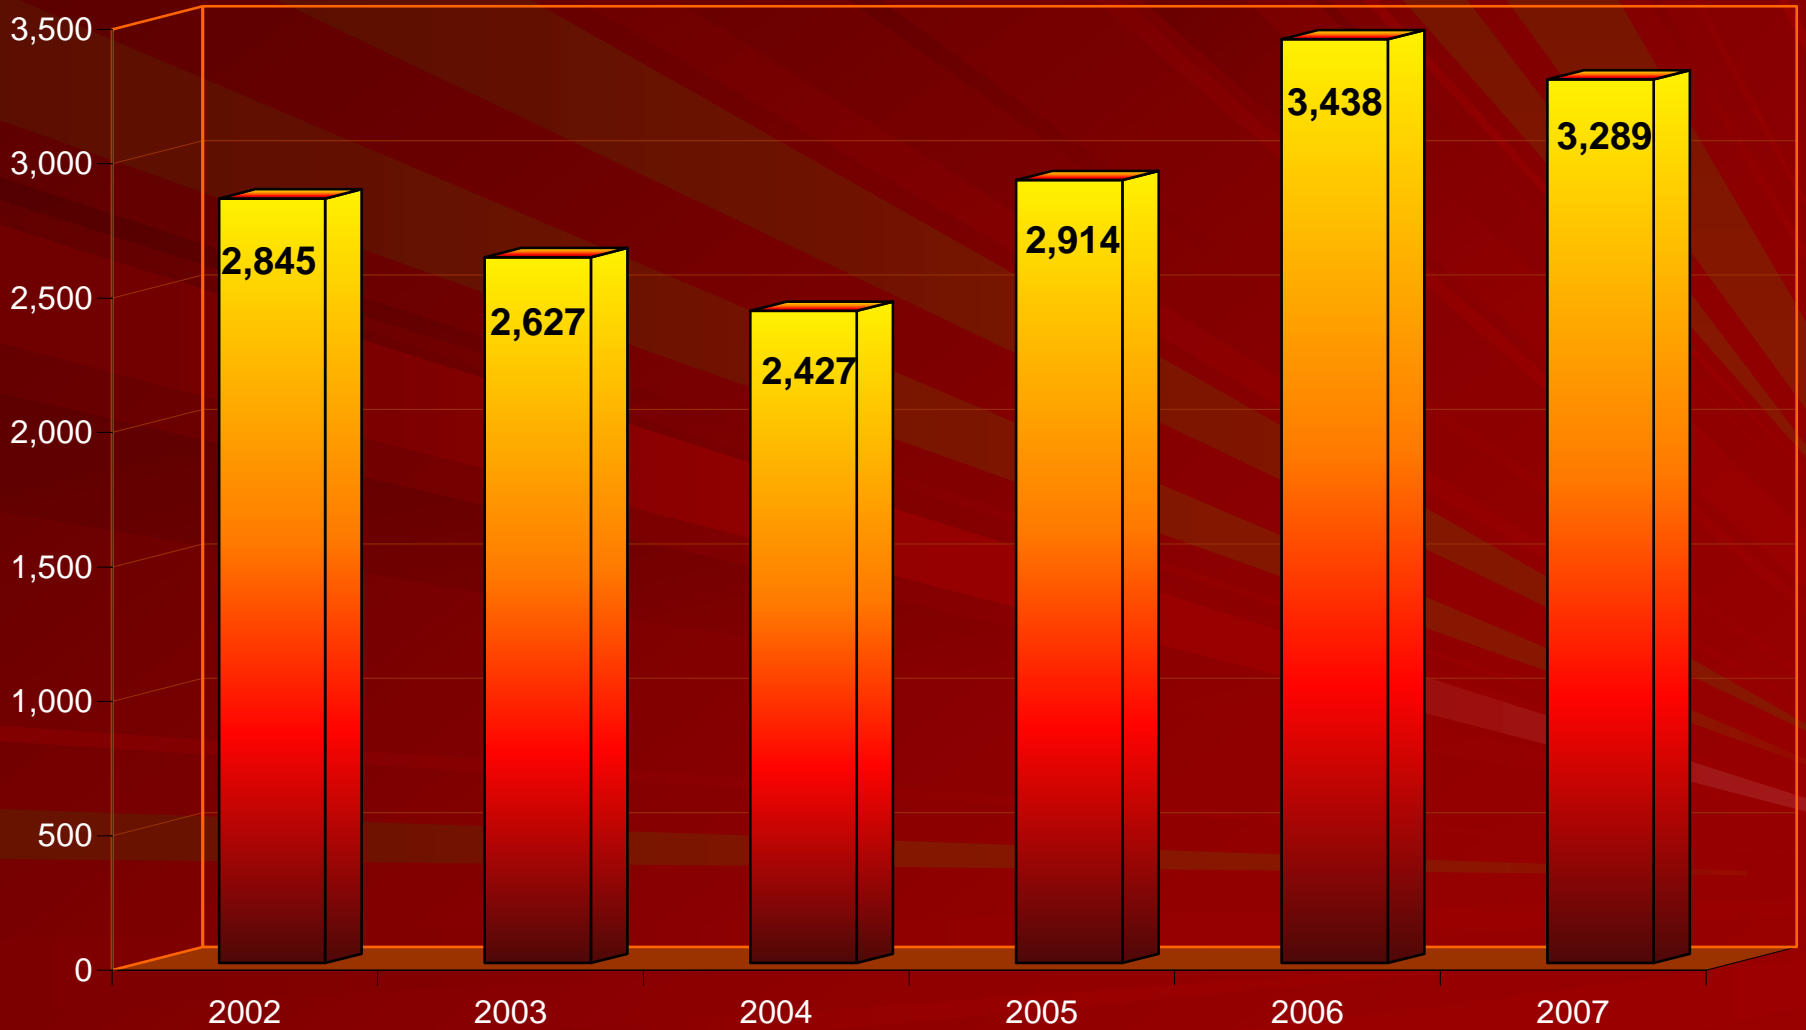

Homicide

Rape

Aggravated Assaults

Robbery

Property Crimes

■ Property crimes increased from 1,365 crimes in 2006 to 1,774 crimes in 2007

■ Burglary – increased by 64

■ Theft – increased by 319

Calls for Service by Hour

Calls for Service by Day

Top 10 Calls

8.0% decrease in Traffic Stops (7,311)

2007 = 7,884

2006 = 8,566

- 3,892 Investigations (3,473)
- 2,192 Accidents (2,205)
- 2,090 Alarms (2,116)
- 2,066 Vehicle Investigations (2,010)
- 1,411 Animal Calls (1,199)
- 1,143 Escorts (1,554)
- 1,035 Disturbances (1,251)
- 948 Suspicious Activities (872)
- 932 Thefts (947)
- 891 Assist Motorists (686)

(The numbers in parentheses are the averages for the past 3 years.)

Arrests by Year

Arrests by Month

Arrests by Hour

Arrests by Age

Arrests by Race & Sex

Public Intoxication Arrests

Illegal Consumption Arrests

DUI Arrests

Drug-Related Arrests

Domestic Violence Offenses & Arrests

Traffic Activity

- 2,897 crashes in 2007
- 2,938 crashes in 2006

- 3 fatalities in 2007
- 8 fatalities in 2006

- 563 injuries in 2007
- 595 injuries in 2006