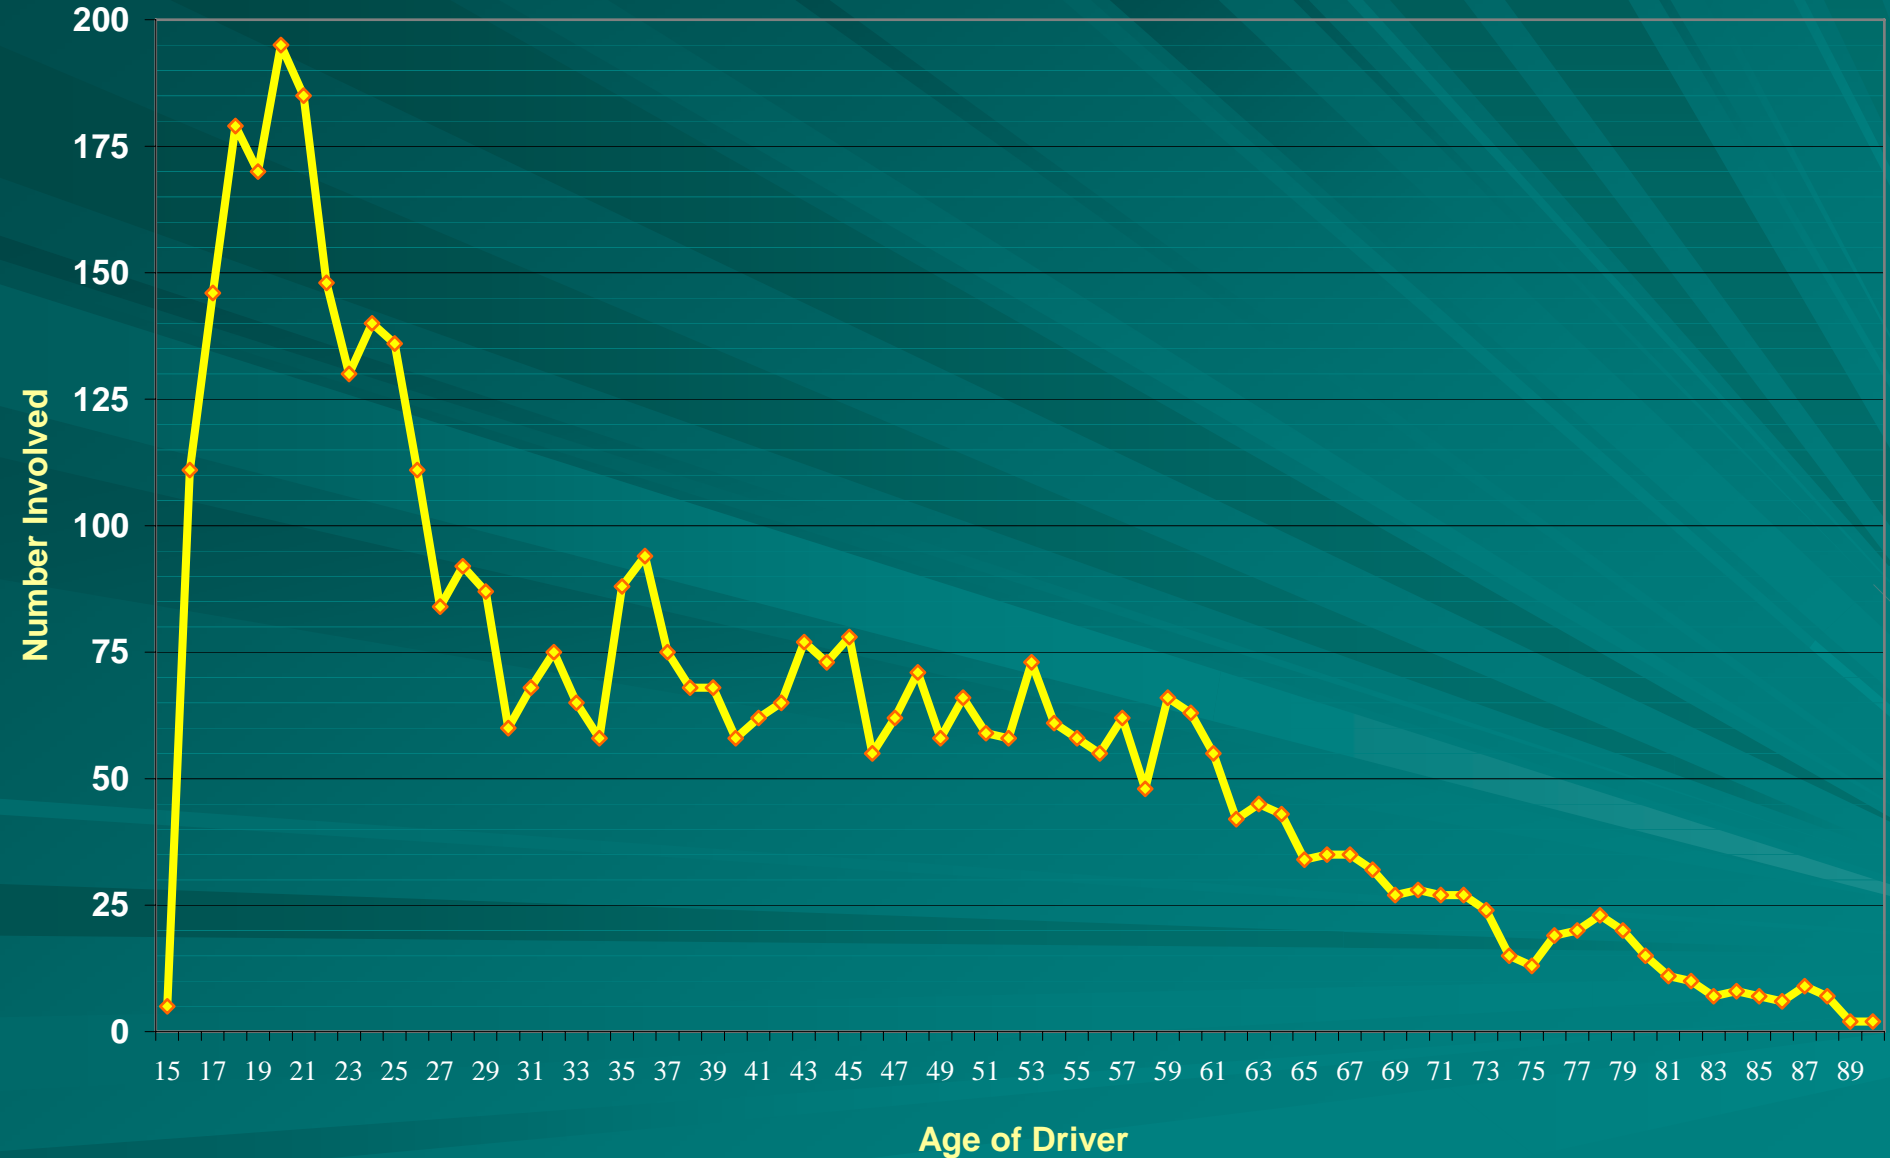

Calls for Service by Hour

Calls for Service by Day

Top 10 Calls

8.0% decrease in Traffic Stops (7,311)

2007 = 7,884

2006 = 8,566

- 3,892 Investigations (3,473)
- 2,192 Accidents (2,205)
- 2,090 Alarms (2,116)
- 2,066 Vehicle Investigations (2,010)
- 1,411 Animal Calls (1,199)
- 1,143 Escorts (1,554)
- 1,035 Disturbances (1,251)
- 948 Suspicious Activities (872)
- 932 Thefts (947)
- 891 Assist Motorists (686)

DUI Arrests

Drug-Related Arrests

Domestic Violence Offenses & Arrests

Traffic Activity

- 2,897 crashes in 2007
- 2,938 crashes in 2006

- 3 fatalities in 2007
- 8 fatalities in 2006

- 563 injuries in 2007
- 595 injuries in 2006

Crashes by Year

Crashes by Month

Crashes by Hour

Crashes by Day

Age of Drivers in Crashes

Intersections with Most Crashes

Biggest Increase at Intersections

(from 2006 to 2007)