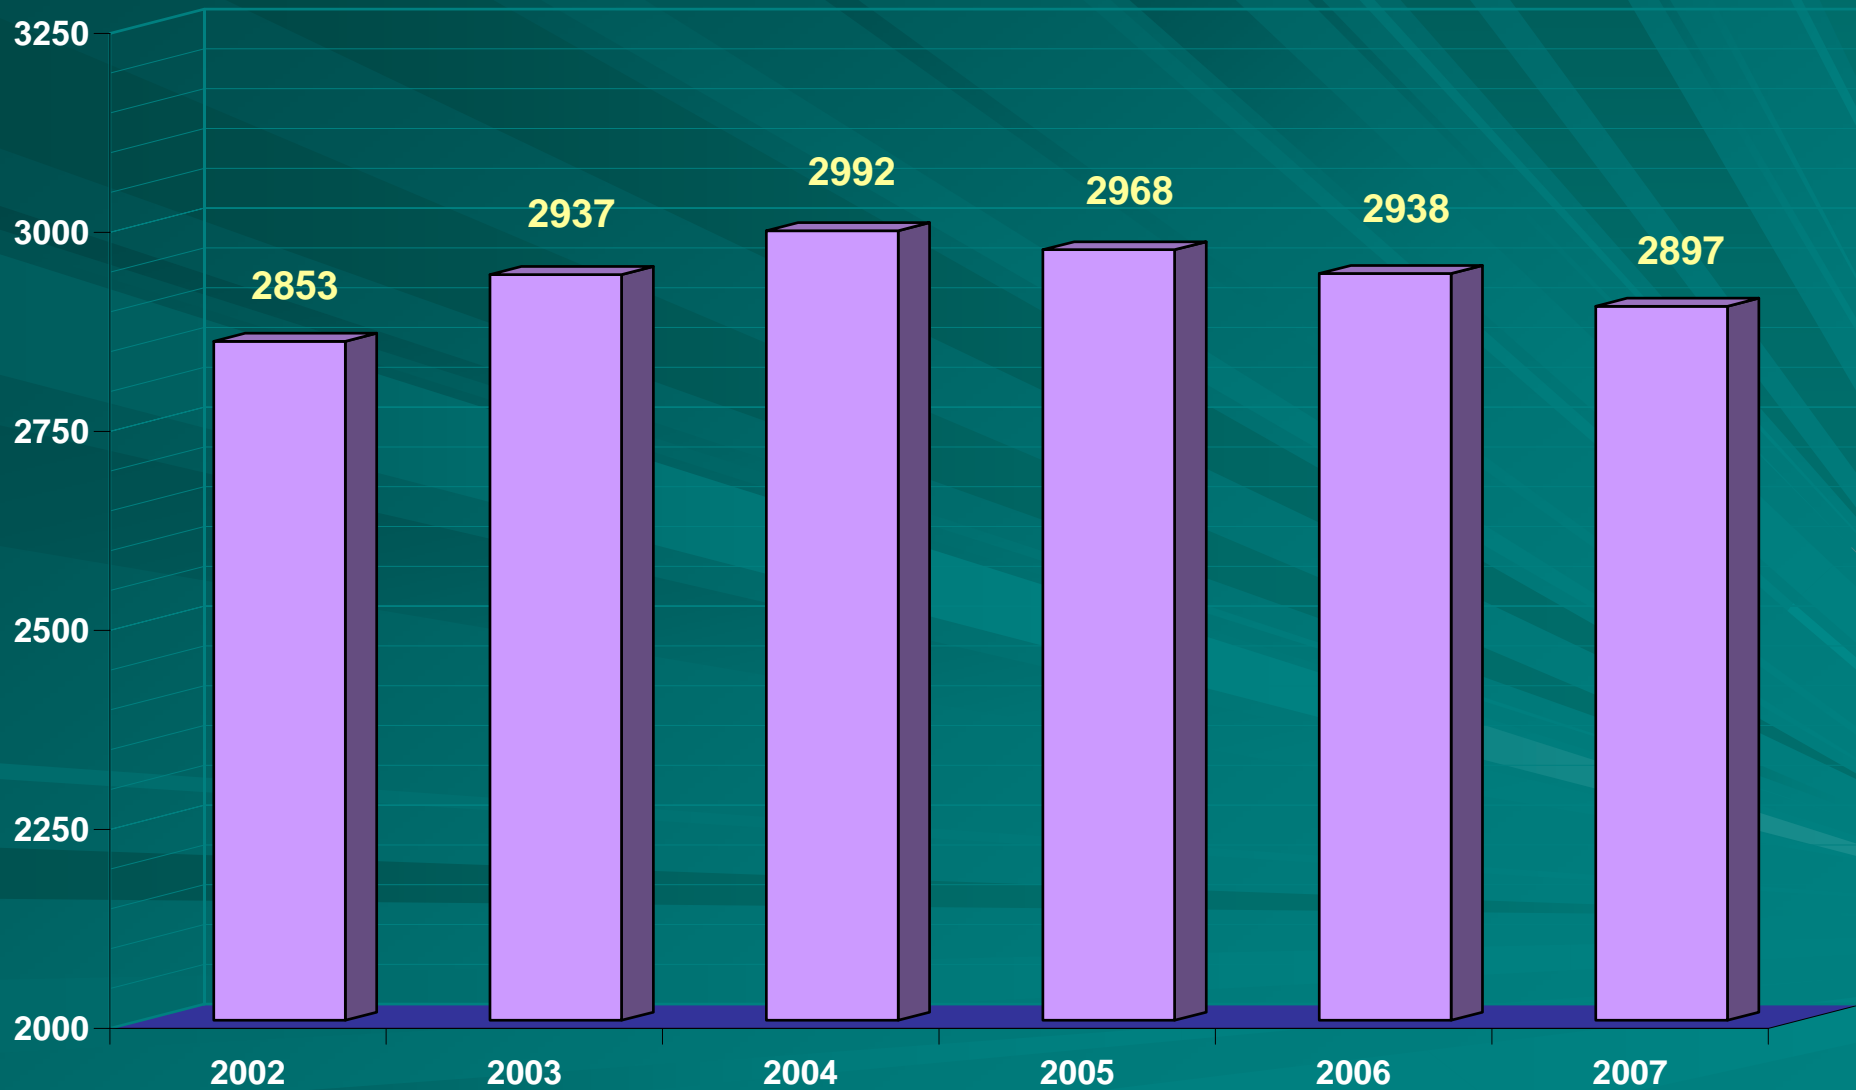

Calls for Service by Hour

Calls for Service by Day

Top 10 Calls

8.0% decrease in Traffic Stops (7,311)

2007 = 7,884

2006 = 8,566

- 3,892 Investigations (3,473)
- 2,192 Accidents (2,205)
- 2,090 Alarms (2,116)
- 2,066 Vehicle Investigations (2,010)
- 1,411 Animal Calls (1,199)
- 1,143 Escorts (1,554)
- 1,035 Disturbances (1,251)
- 948 Suspicious Activities (872)
- 932 Thefts (947)
- 891 Assist Motorists (686)

(The numbers in parentheses are the averages for the past 3 years.)

Arrests by Year

Arrests by Month

Arrests by Hour

Arrests by Age

Arrests by Race & Sex

Public Intoxication Arrests

Illegal Consumption Arrests

DUI Arrests

Drug-Related Arrests

Domestic Violence Offenses & Arrests

Traffic Activity

- 2,897 crashes in 2007
- 2,938 crashes in 2006

- 3 fatalities in 2007
- 8 fatalities in 2006

- 563 injuries in 2007
- 595 injuries in 2006

Crashes by Year

Crashes by Month

Crashes by Hour

Crashes by Day

Age of Drivers in Crashes

Intersections with Most Crashes

Biggest Increase at Intersections

(from 2006 to 2007)