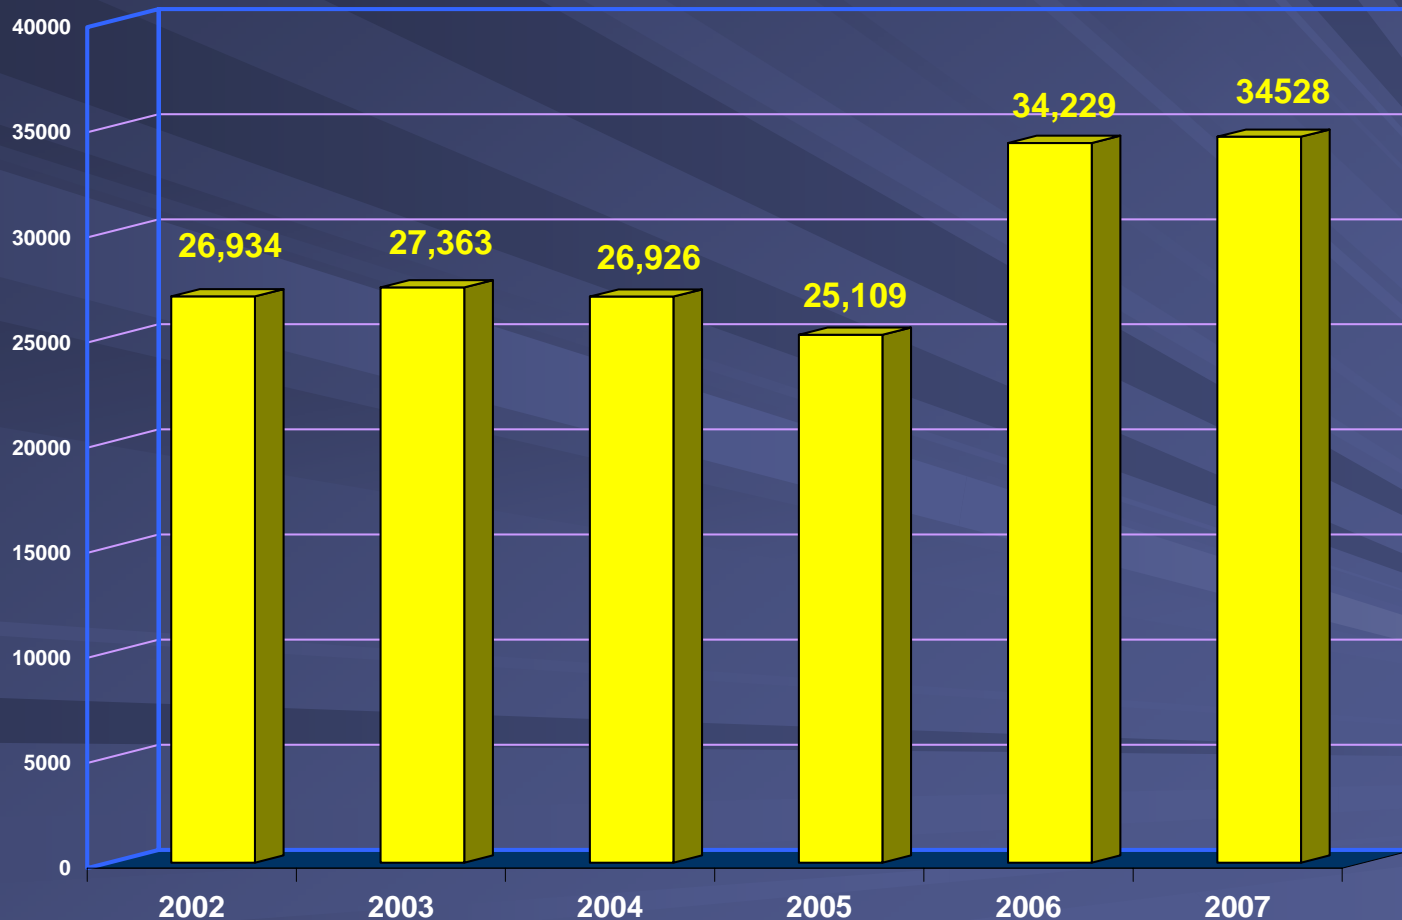

Cookeville Police Department

2007 Annual Report

Crime Rate

- Although the overall crime rate increased from the previous year by 15 crimes per 1,000 persons, the violent crime rate actually decreased from 5 to 4 crimes per 1,000 persons.
- 2007 crime rate was 71 crimes per 1,000 persons
 - violent crime rate was 4 crimes per 1,000
 - property crime rate was 67 crimes per 1,000

Major Crimes

■ Property Crimes

■ Violent Crimes

Violent Crimes

- Violent crimes decreased from 118 crimes in 2006 to 116 crimes in 2007
 - Homicide – 1 homicide
 - Rape – decreased by 2
 - Aggravated Assault – increased by 2
 - Robbery – decreased by 3

Homicide

Rape

Aggravated Assaults

Robbery

Property Crimes

■ Property crimes increased from 1,365 crimes in 2006 to 1,774 crimes in 2007

■ Burglary – increased by 64

■ Theft – increased by 319

Calls for Service by Hour

Calls for Service by Day

Top 10 Calls

8.0% decrease in Traffic Stops (7,311)

2007 = 7,884

2006 = 8,566

- 3,892 Investigations (3,473)
- 2,192 Accidents (2,205)
- 2,090 Alarms (2,116)
- 2,066 Vehicle Investigations (2,010)
- 1,411 Animal Calls (1,199)
- 1,143 Escorts (1,554)
- 1,035 Disturbances (1,251)
- 948 Suspicious Activities (872)
- 932 Thefts (947)
- 891 Assist Motorists (686)